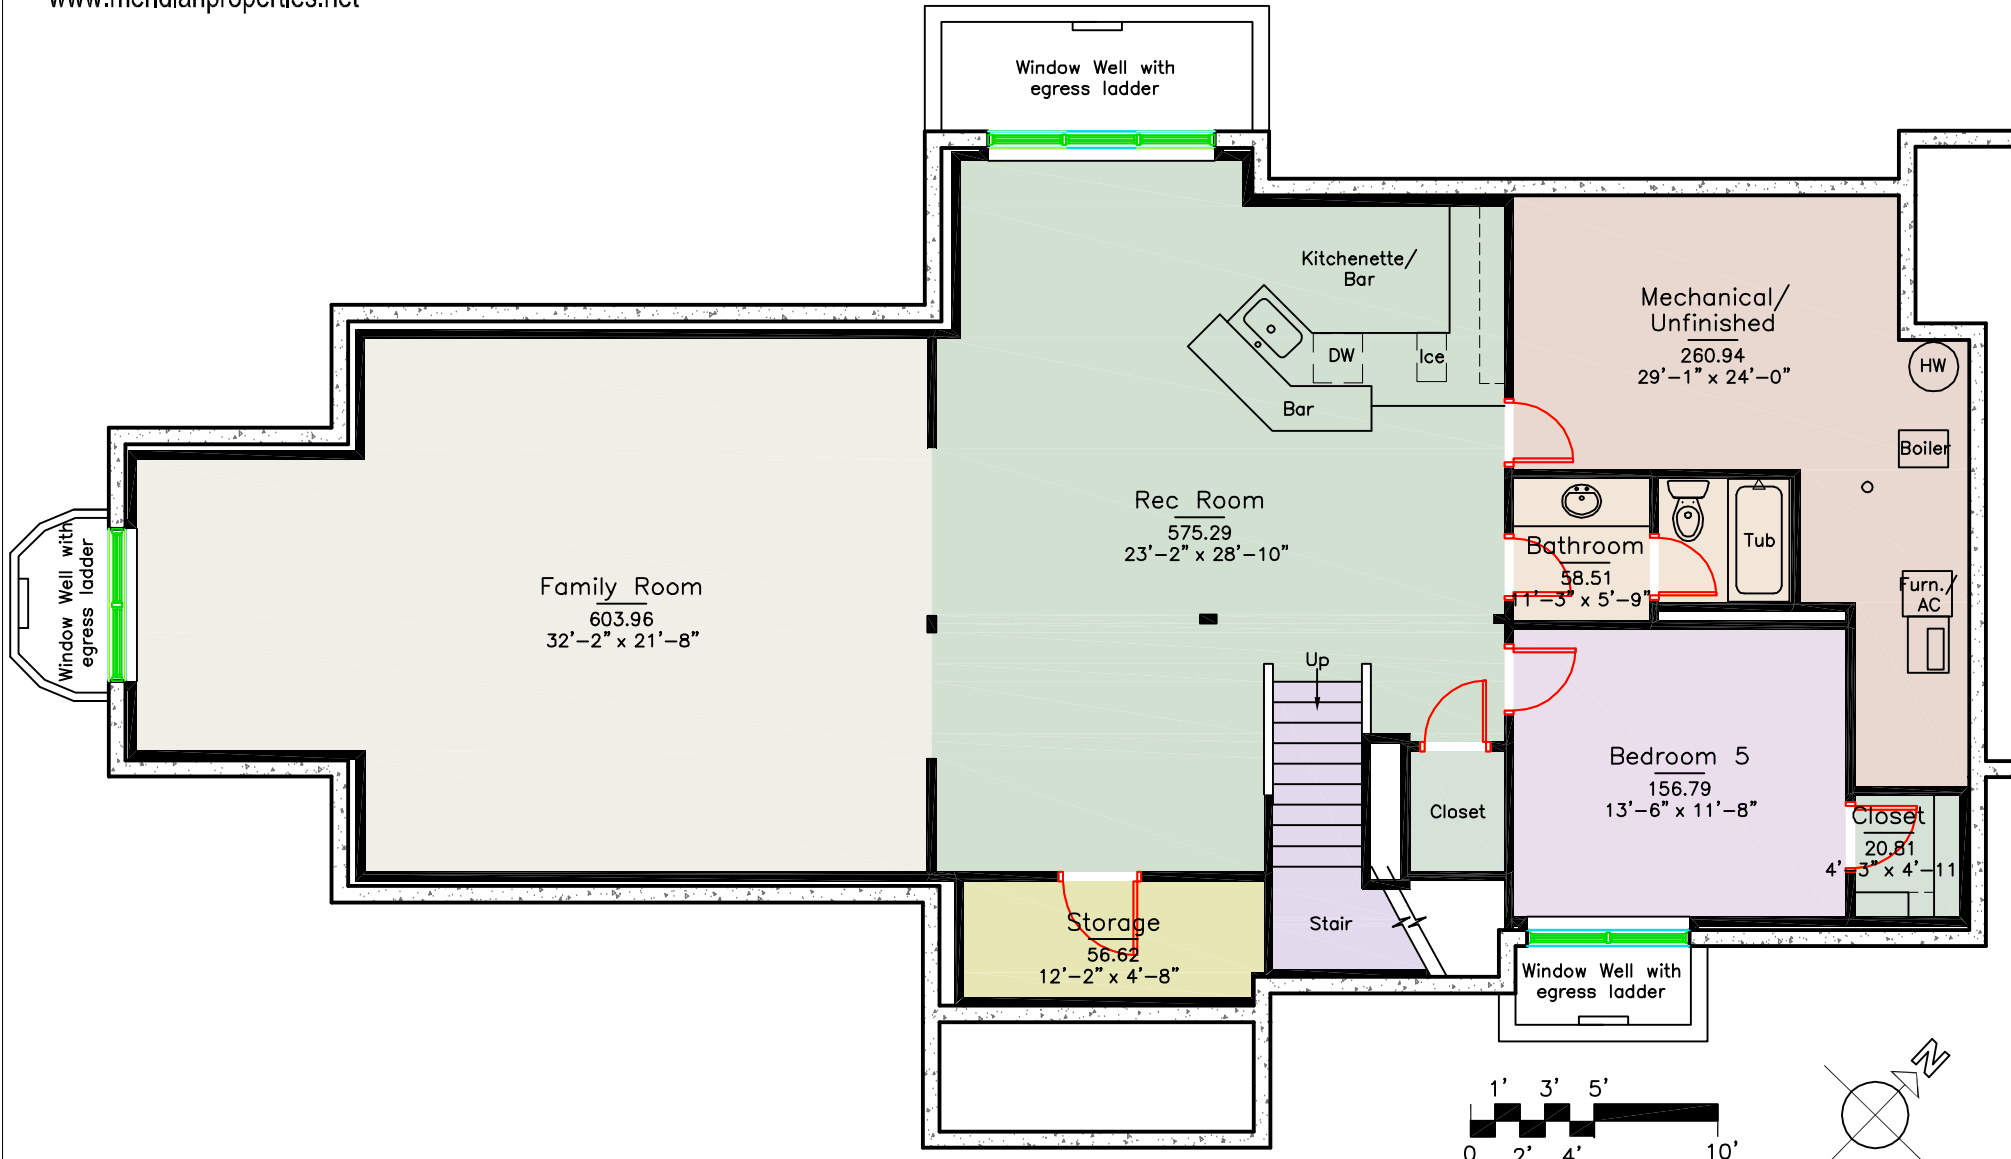

Offered by
Jane Stebbins
(O) 303-443-2299
jane@meridianproperties.net
www.meridianproperties.net

507 Valley View Boulder, Colorado

Lower Level

3 of 3

Plan by:
Colorado Plan Services

Dan Walker 303-818-8272
www.planservices.biz

NOTE: THIS PLAN TO BE USED FOR INTERIOR SPACE PLANNING PURPOSES ONLY. AREA AND ROOM DIMENSIONS ARE CALCULATED TO A HIGH DEGREE OF ACCURACY. IF USER FINDS ANY DISCREPANCIES, PLEASE CONTACT COLORADO PLAN SERVICES FOR CLARIFICATIONS OR CORRECTIONS. 303-818-8272

NOTE: All dimension are rounded to the nearest inch and are to face of finish. Room dimensions are to widest length and width of space.