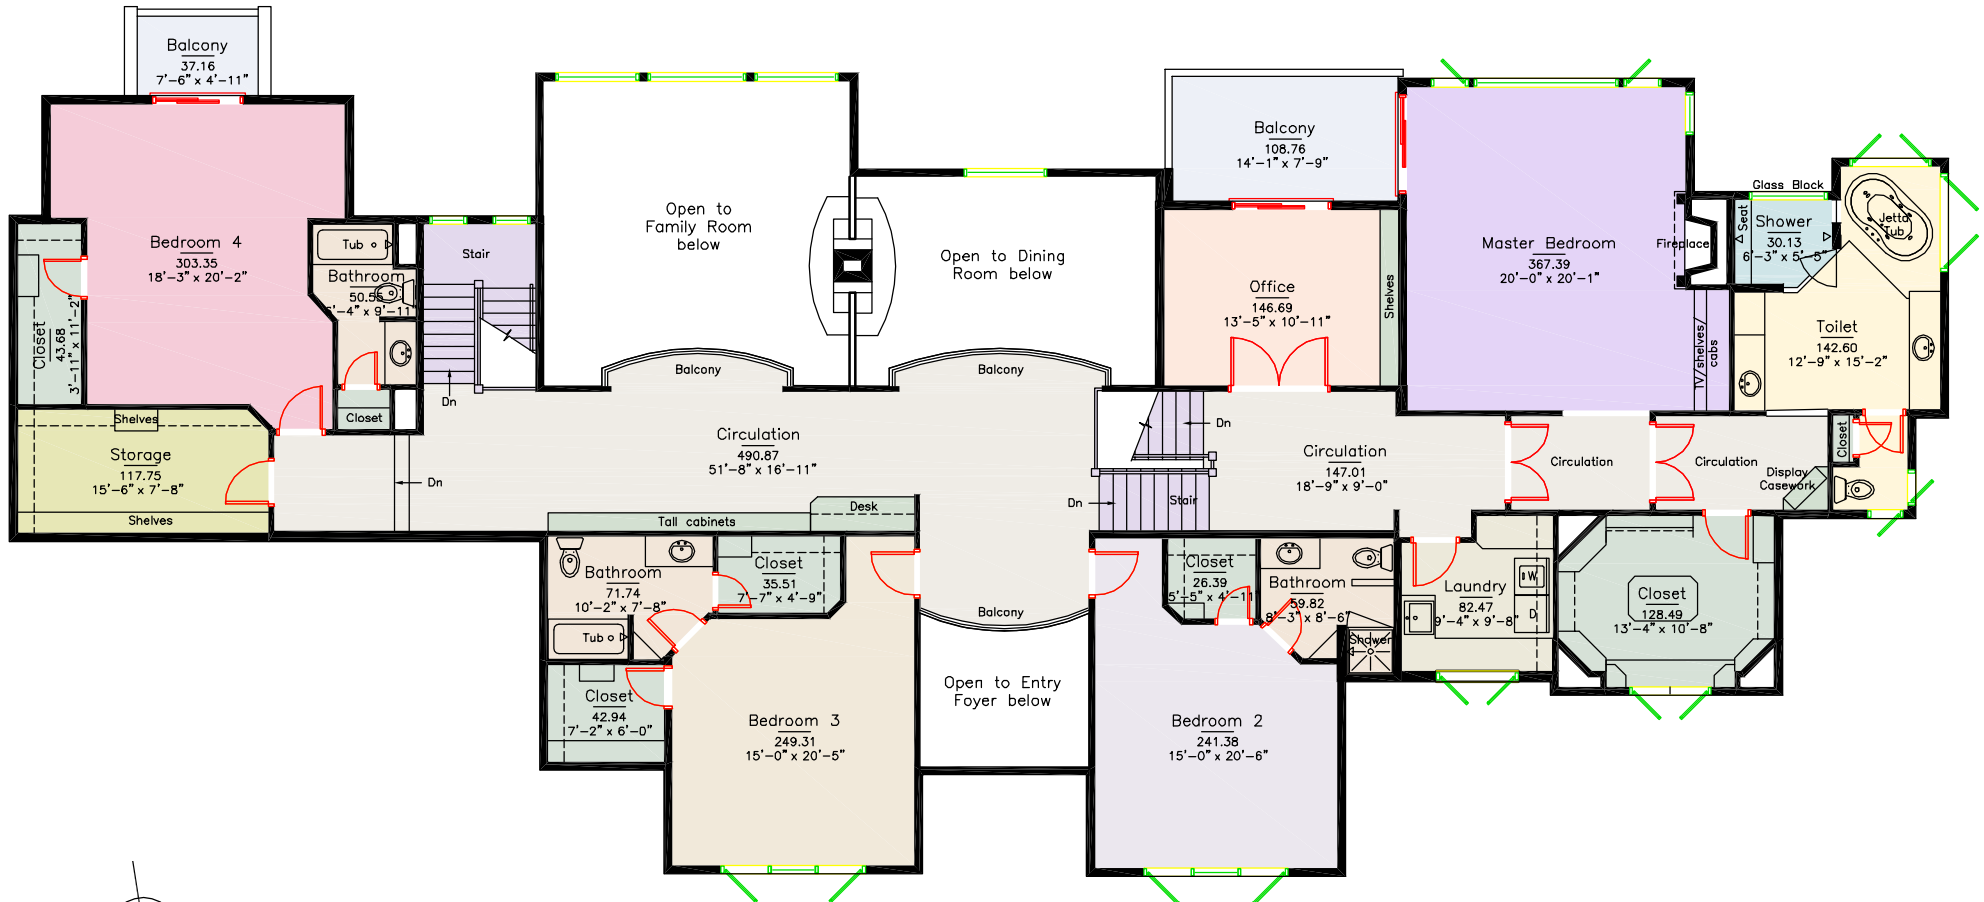

Offered by
Jane Stebbins
 (O) 303-443-2299
 jane@meridianproperties.net
 www.meridianproperties.net

9482 Crystal Lane Longmont, Colorado

Upper Levels

2 of 2

Plan by:
Colorado Plan Services

Dan Walker 303-818-8272

www.planservices.biz

NOTE: THIS PLAN TO BE USED FOR INTERIOR SPACE PLANNING PURPOSES ONLY. AREA AND ROOM DIMENSIONS ARE CALCULATED TO A HIGH DEGREE OF ACCURACY. IF USER FINDS ANY DISCREPANCIES, PLEASE CONTACT COLORADO PLAN SERVICES FOR CLARIFICATIONS OR CORRECTIONS. 303-818-8272

NOTE: All dimension are rounded to the nearest inch and are to face of finish.

Room dimensions are to widest length and width of space.