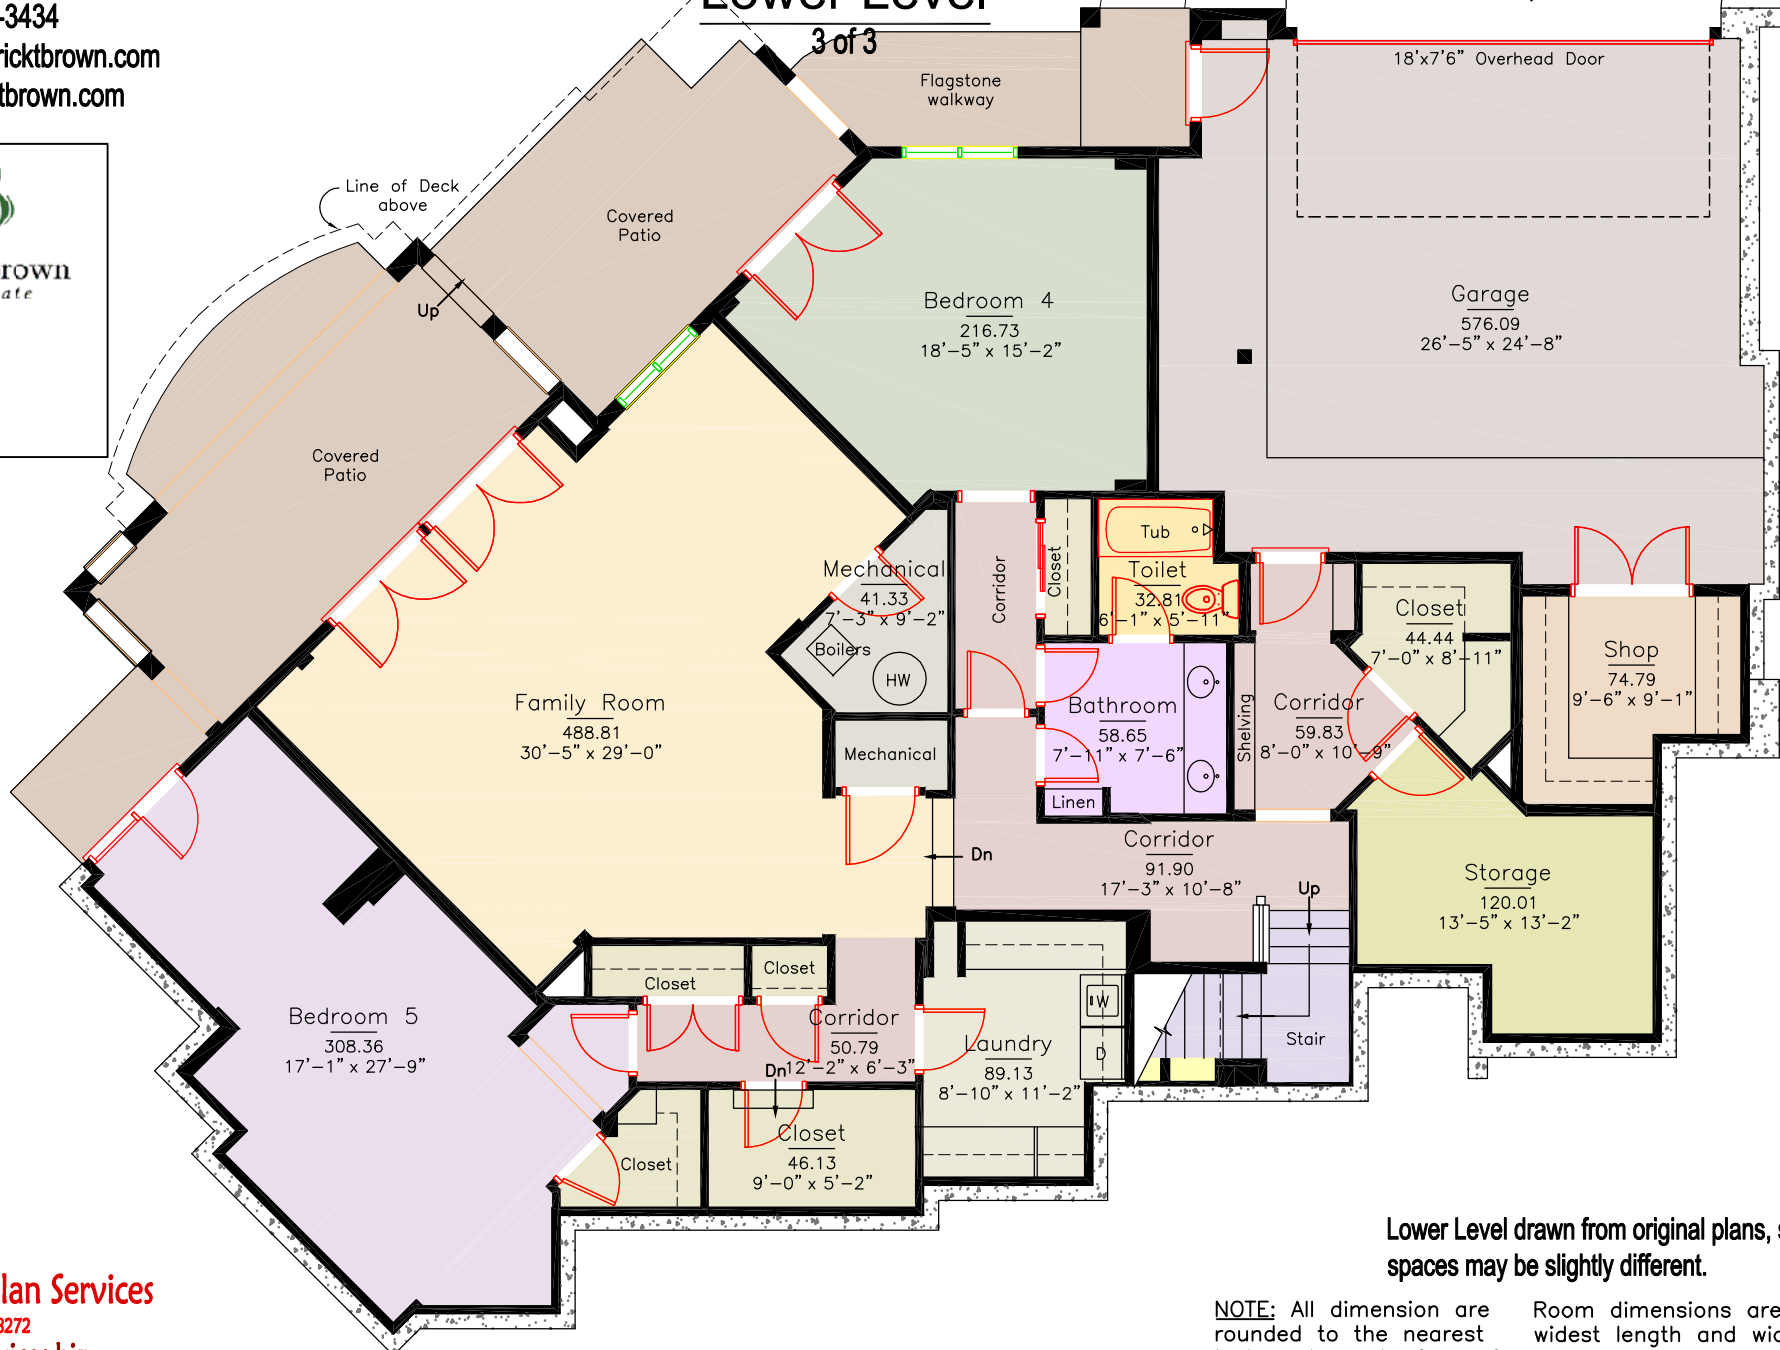

# 875 Circle Drive Boulder, Colorado

## Lower Level

Plan by:  
**Colorado Plan Services**  
 Dan Walker 303-818-8272  
 www.planservices.biz

NOTE: THIS PLAN TO BE USED FOR INTERIOR SPACE PLANNING PURPOSES ONLY. AREA AND ROOM DIMENSIONS ARE CALCULATED TO A HIGH DEGREE OF ACCURACY. IF USER FINDS ANY DISCREPANCIES, PLEASE CONTACT COLORADO PLAN SERVICES FOR CLARIFICATIONS OR CORRECTIONS. 303-818-8272

Lower Level drawn from original plans, some spaces may be slightly different.

NOTE: All dimension are rounded to the nearest inch and are to face of finish. Room dimensions are to widest length and width of space.