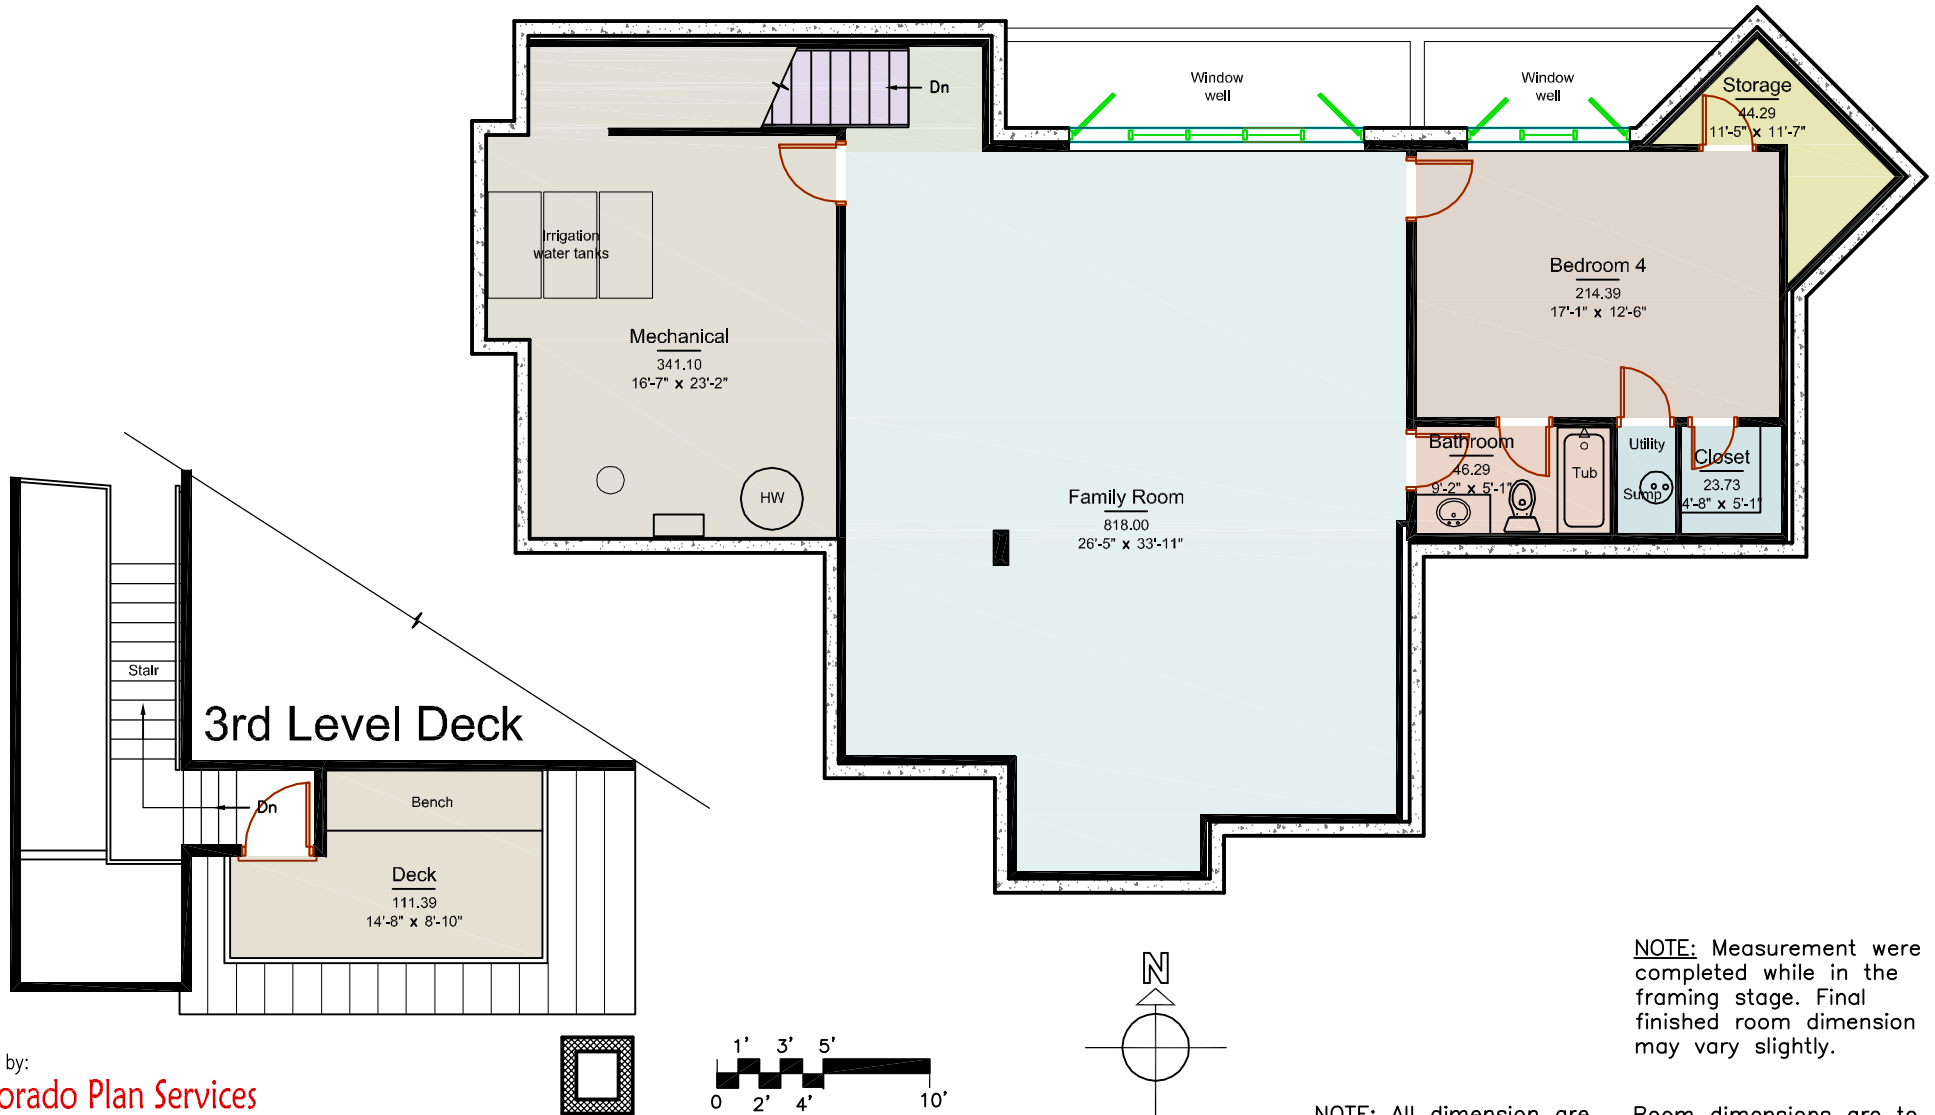

Tim Goodacre
(M) 303-817-9300 (O) 303-449-3434
tim@goodacreproperties.com
www.goodacreproperties.com

3358 Vista Boulder, Colorado Lower Level

3 of 3

NOTE: Measurement were completed while in the framing stage. Final finished room dimension may vary slightly.

NOTE: All dimension are rounded to the nearest inch and are to face of finish.

Room dimensions are to widest length and width of space.

Plan by:
Colorado Plan Services

Dan Walker 303-818-8272

www.planservices.biz

NOTE: THIS PLAN TO BE USED FOR INTERIOR SPACE PLANNING PURPOSES ONLY. AREA AND ROOM DIMENSIONS ARE CALCULATED TO A HIGH DEGREE OF ACCURACY. IF USER FINDS ANY DISCREPENCIES, PLEASE CONTACT COLORADO PLAN SERVICES FOR CLARIFICATIONS OR CORRECTIONS. 303-818-8272