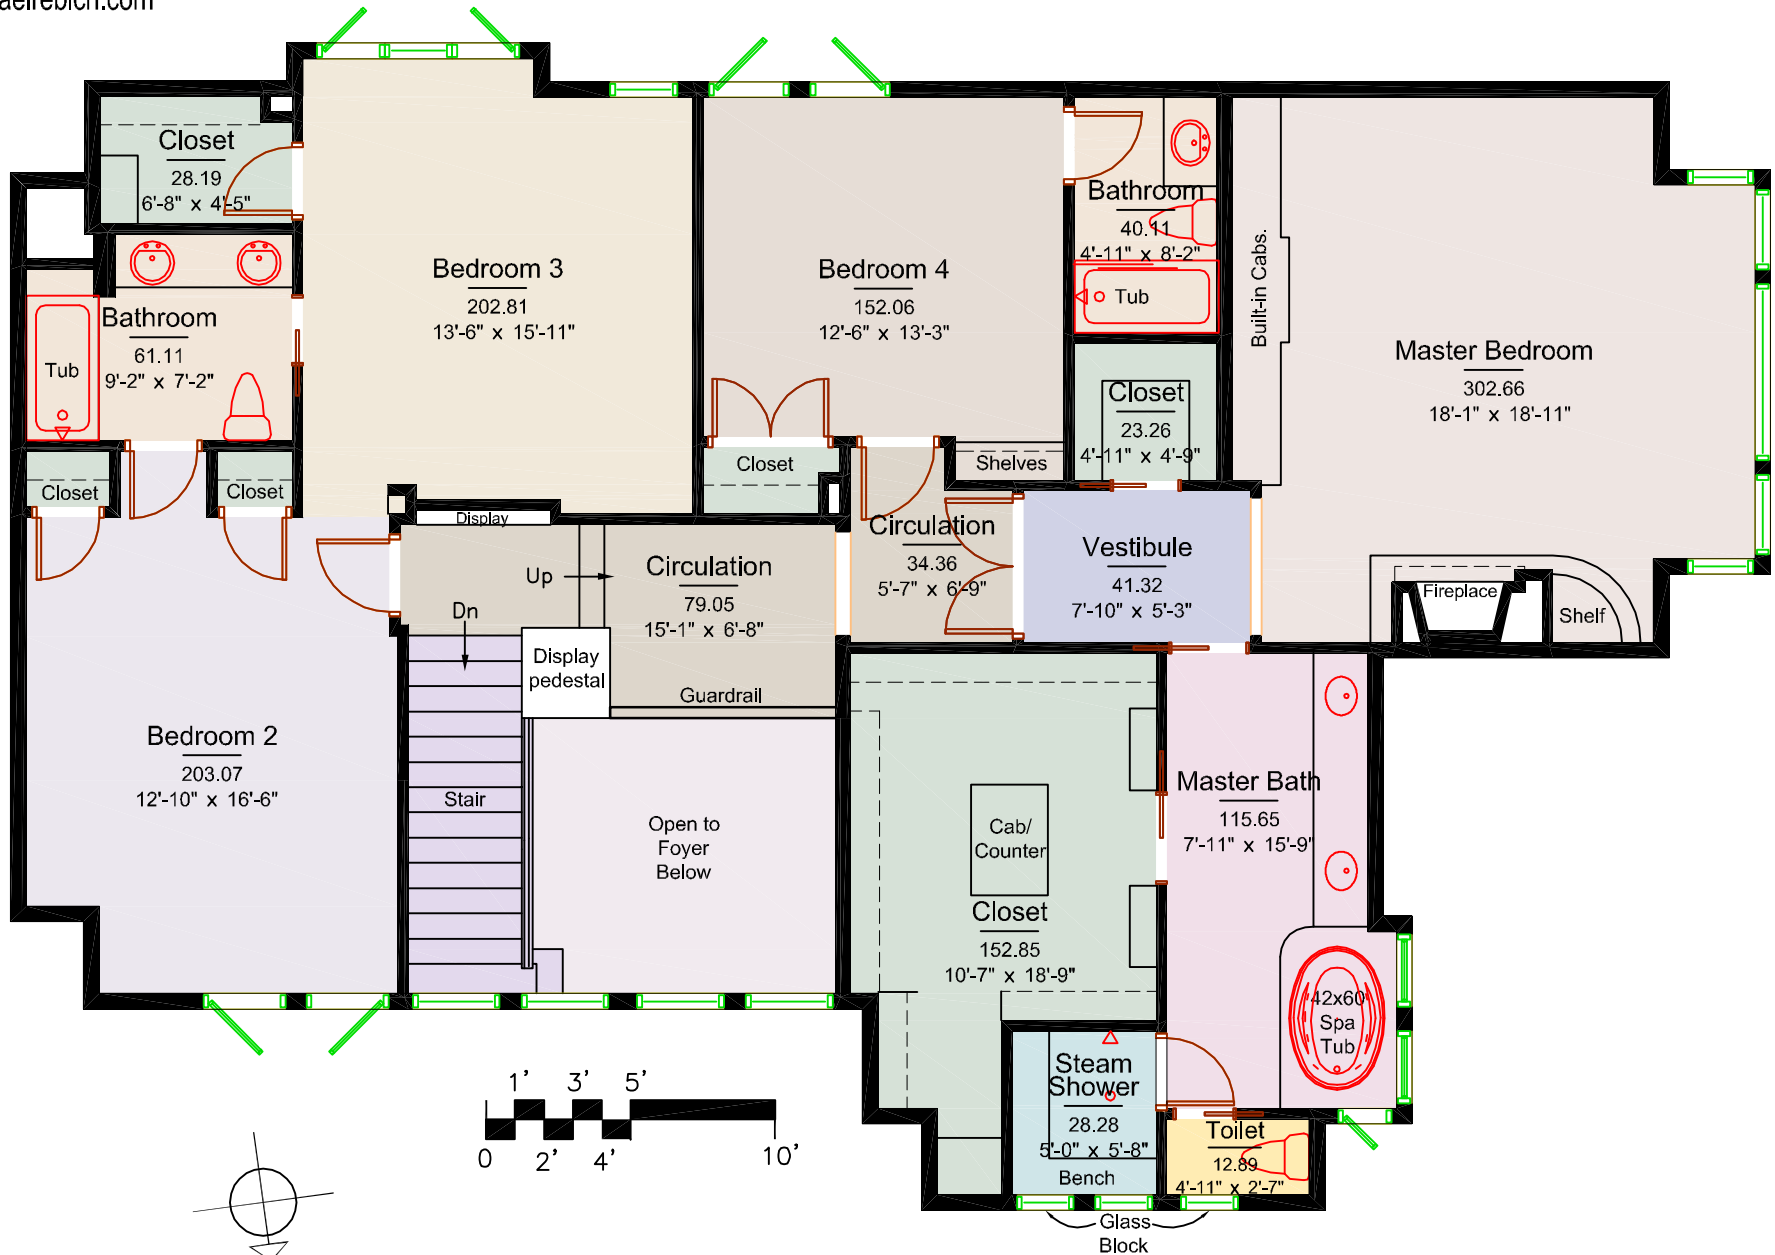

8516 Strawberry Lane Niwot, Colorado Upper Level

2 of 3

Plan by:
Colorado Plan Services
 Dan Walker 303-818-8272
 www.planservices.biz

NOTE: THIS PLAN TO BE USED FOR INTERIOR SPACE PLANNING PURPOSES ONLY. AREA AND ROOM DIMENSIONS ARE CALCULATED TO A HIGH DEGREE OF ACCURACY. IF USER FINDS ANY DISCREPANCIES, PLEASE CONTACT COLORADO PLAN SERVICES FOR CLARIFICATIONS OR CORRECTIONS. 303-818-8272

NOTE: All dimension are rounded to the nearest inch and are to face of finish.
 Room dimensions are to widest length and width of space.