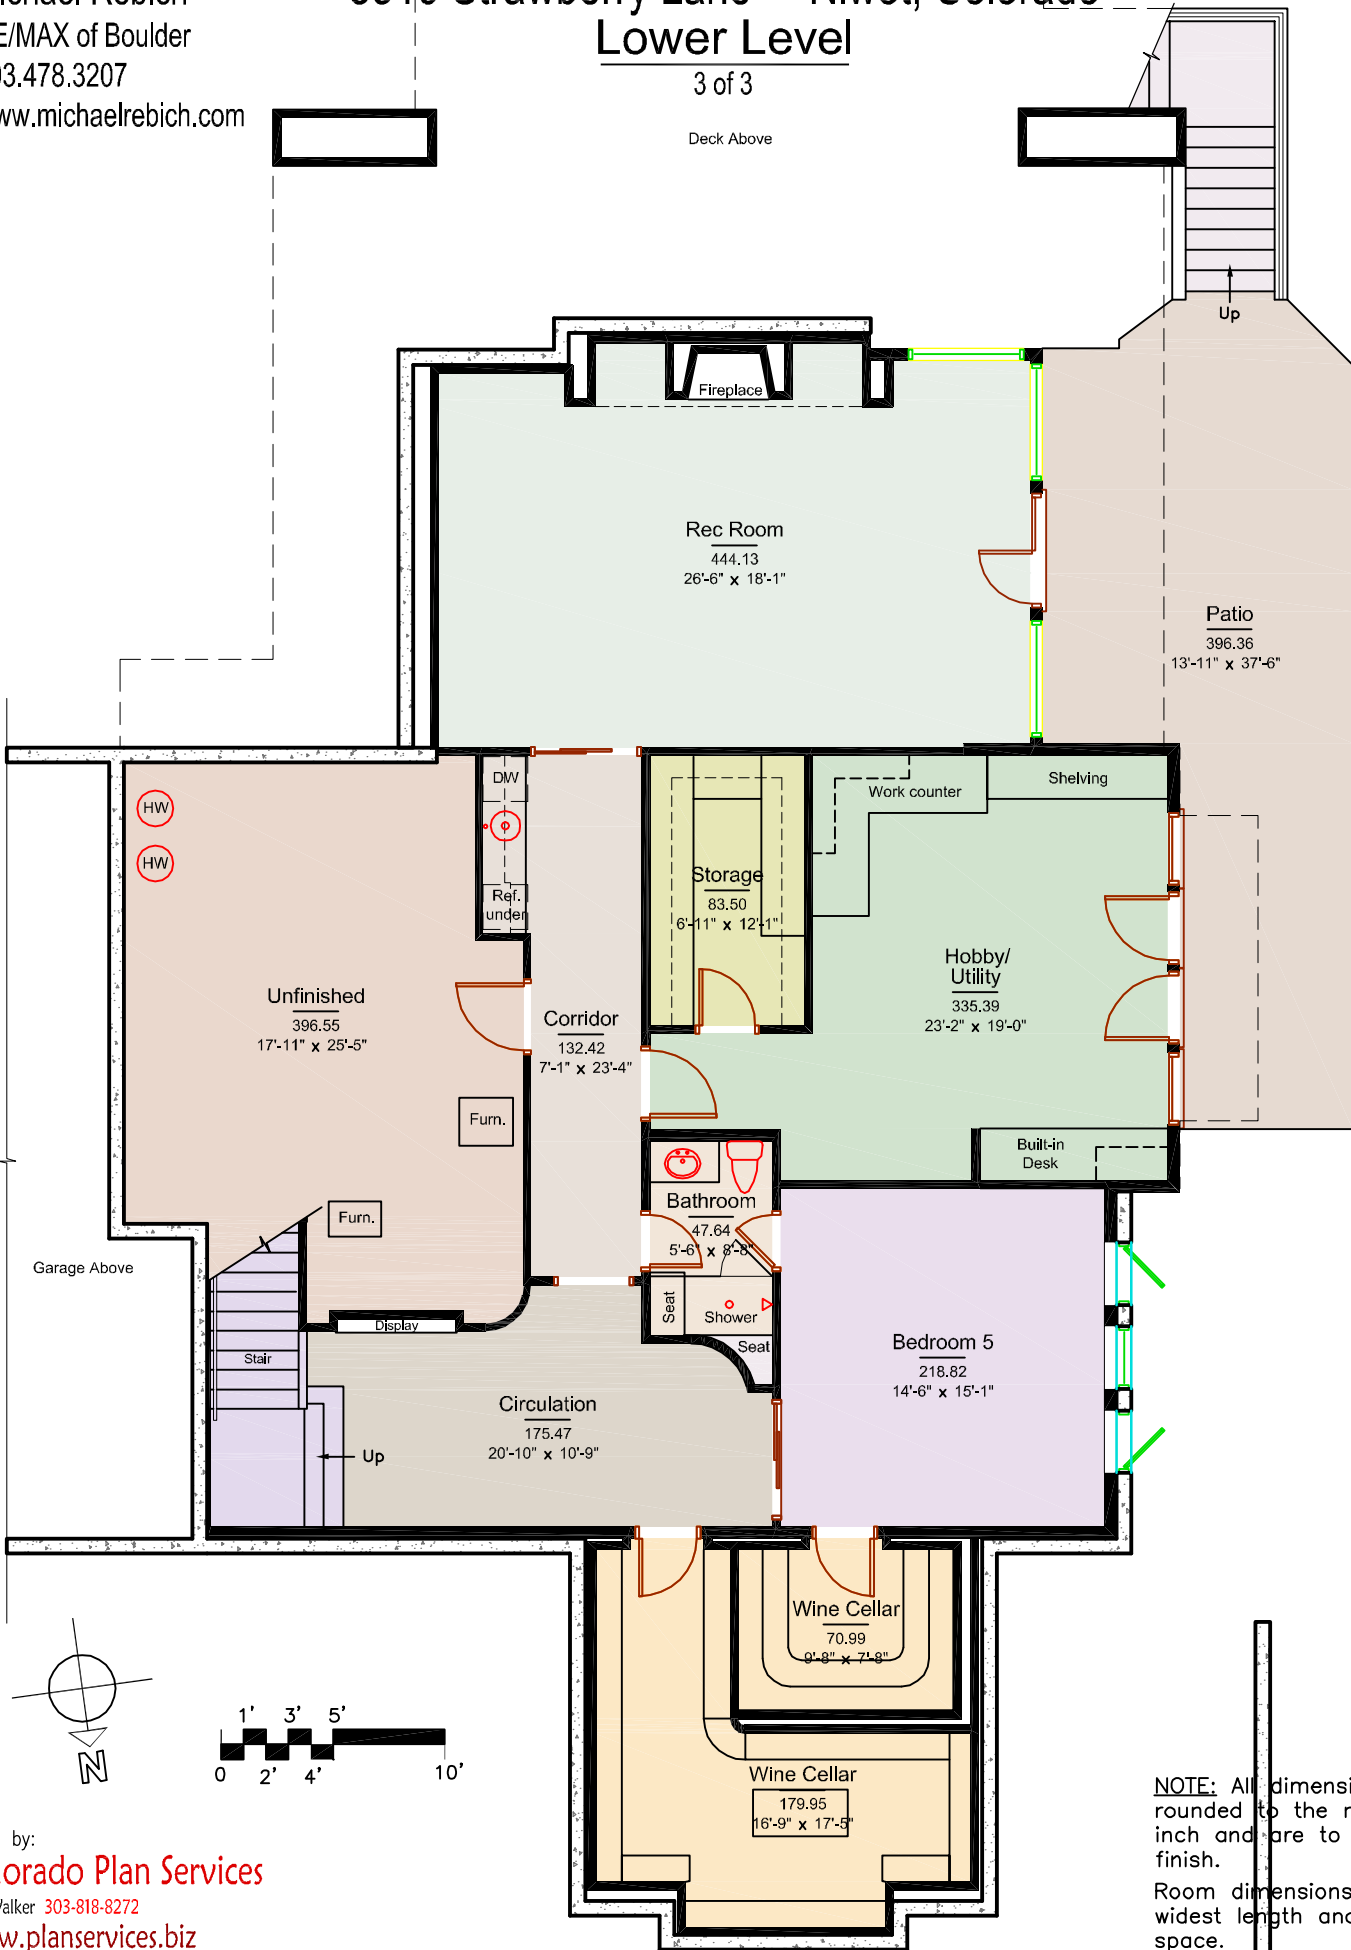

Michael Rebich
RE/MAX of Boulder
303.478.3207
www.michaelrebich.com

8516 Strawberry Lane Niwot, Colorado

Lower Level

3 of 3

Deck Above

NOTE: THIS PLAN TO BE USED FOR INTERIOR SPACE PLANNING PURPOSES ONLY. AREA AND ROOM DIMENSIONS ARE CALCULATED TO A HIGH DEGREE OF ACCURACY. IF USER FINDS ANY DISCREPANCIES, PLEASE CONTACT COLORADO PLAN SERVICES FOR CLARIFICATIONS OR CORRECTIONS. 303-818-8272

NOTE: All dimension are rounded to the nearest inch and are to face of finish.
Room dimensions are to widest length and width of space.

Plan by:
Colorado Plan Services
Dan Walker 303-818-8272
www.planservices.biz