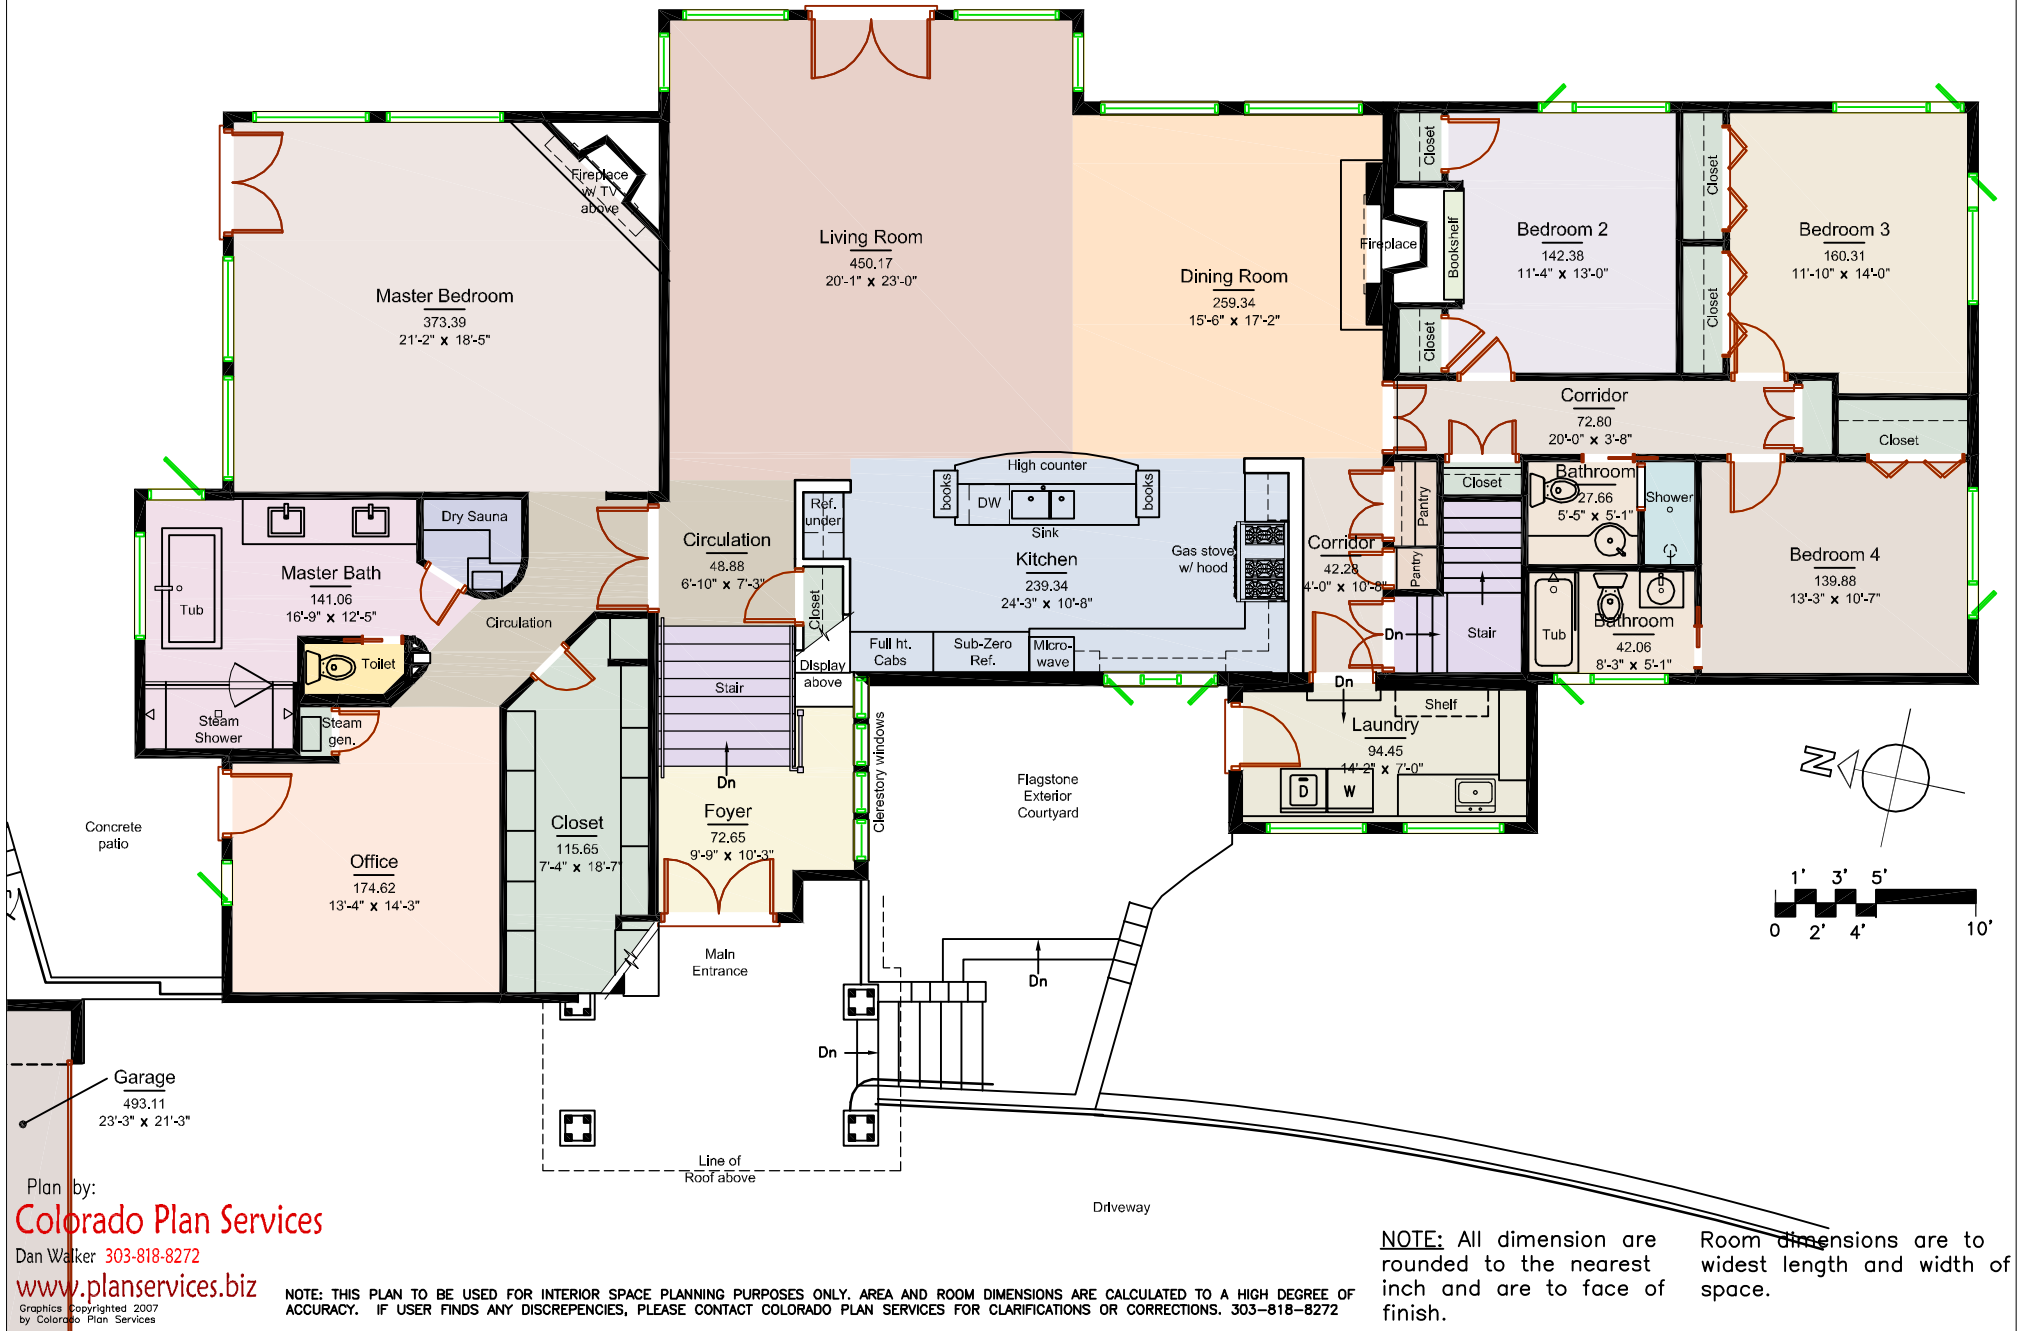

Jeanette Buckingham
(M) 303-919-7794 (O) 303-665-0100
jeanettebuckingham@NUMBER1EXPERT.com
www.buckinghamrealtgroup.com

425 College Ave. Boulder, Colorado

Main Level

Buckingham Realty Group

1 of 2

Plan by:
Colorado Plan Services

Dan Walker 303-818-8272

www.planservices.biz

NOTE: THIS PLAN TO BE USED FOR INTERIOR SPACE PLANNING PURPOSES ONLY. AREA AND ROOM DIMENSIONS ARE CALCULATED TO A HIGH DEGREE OF ACCURACY. IF USER FINDS ANY DISCREPANCIES, PLEASE CONTACT COLORADO PLAN SERVICES FOR CLARIFICATIONS OR CORRECTIONS. 303-818-8272

NOTE: All dimension are rounded to the nearest inch and are to face of finish. Room dimensions are to widest length and width of space.