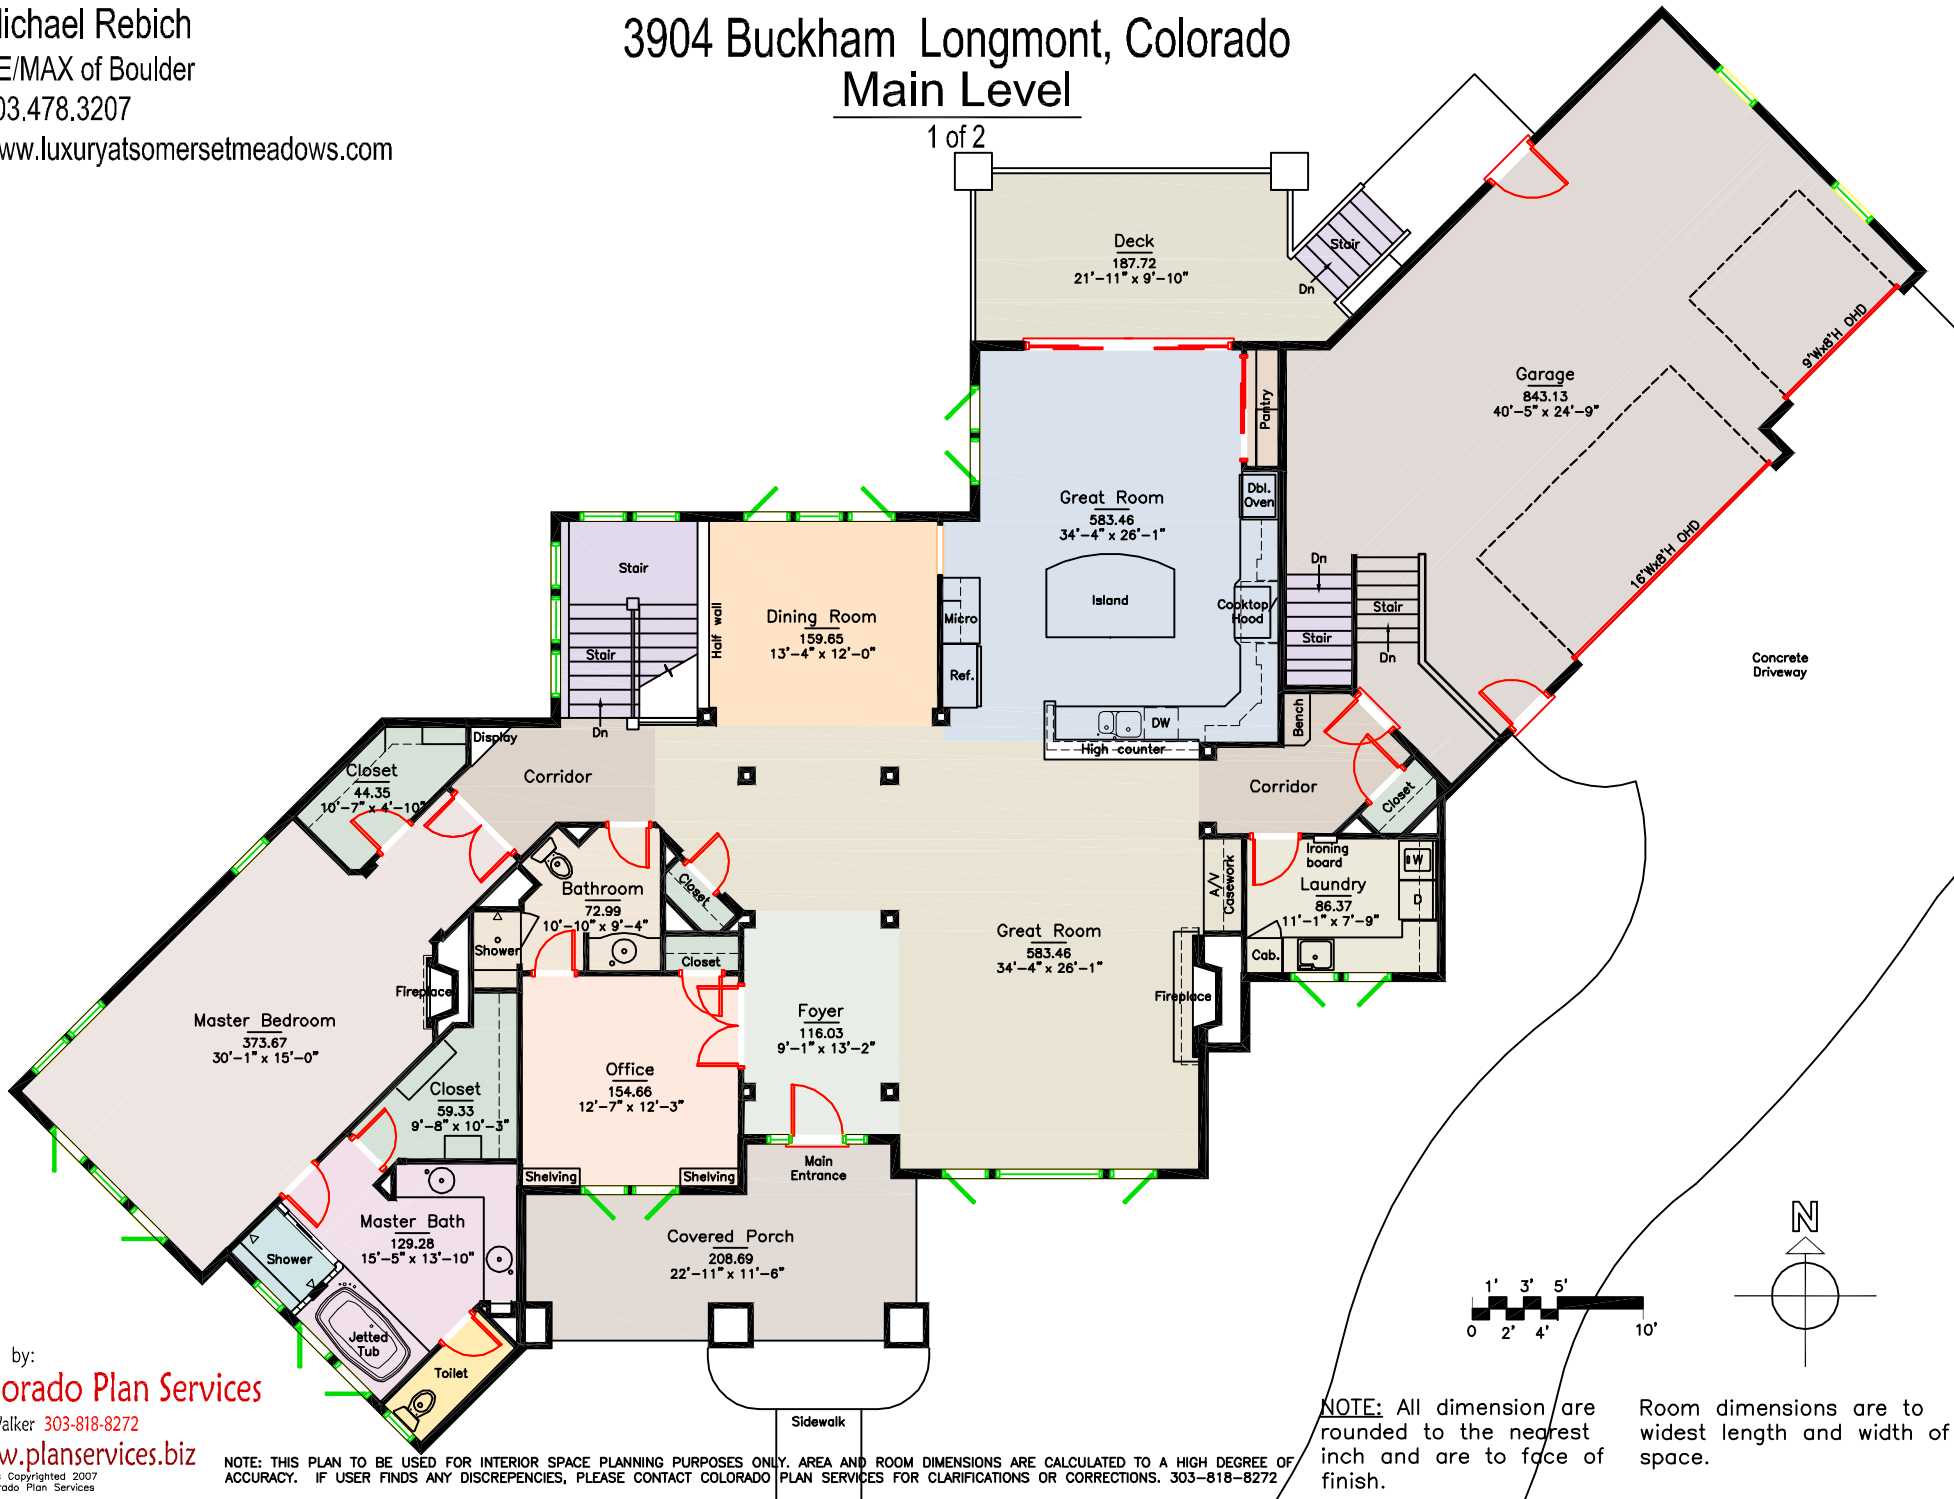

Michael Rebich
 RE/MAX of Boulder
 303.478.3207
 www.luxuryatsomersetmeadows.com

3904 Buckham Longmont, Colorado Main Level

1 of 2

Plan by:
Colorado Plan Services
 Dan Walker 303-818-8272
 www.planservices.biz

NOTE: THIS PLAN TO BE USED FOR INTERIOR SPACE PLANNING PURPOSES ONLY. AREA AND ROOM DIMENSIONS ARE CALCULATED TO A HIGH DEGREE OF ACCURACY. IF USER FINDS ANY DISCREPANCIES, PLEASE CONTACT COLORADO PLAN SERVICES FOR CLARIFICATIONS OR CORRECTIONS. 303-818-8272

NOTE: All dimension are rounded to the nearest inch and are to face of finish.
 Room dimensions are to widest length and width of space.