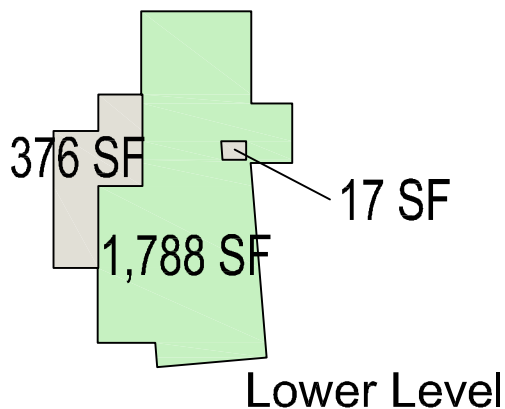

2015 Hermosa Boulder, Colorado Square footage

1 of 1

Finished square footage

Main Level	=	2,720 SF	
Upper Level	=	2,248 SF	
Lower Level	=	1,788 SF	
<hr/>		Total	= 6,756 SF

Unfinished square footage

Garage	=	808 SF	
Mechanical	=	393 SF	
<hr/>		Total	= 1,201 SF