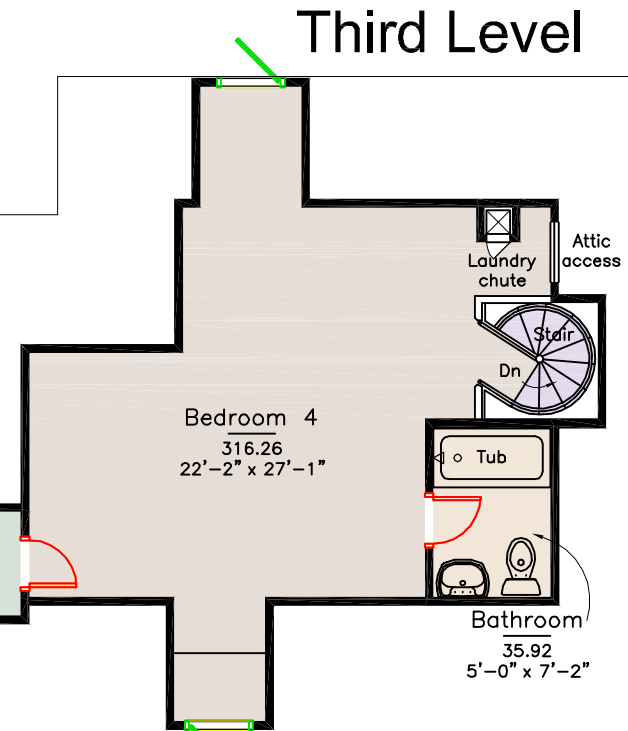

Plan by:
Colorado Plan Services

Dan Walker 303-818-8272

www.planservices.biz

NOTE: THIS PLAN TO BE USED FOR INTERIOR SPACE PLANNING PURPOSES ONLY. AREA AND ROOM DIMENSIONS ARE CALCULATED TO A HIGH DEGREE OF ACCURACY. IF USER FINDS ANY DISCREPANCIES, PLEASE CONTACT COLORADO PLAN SERVICES FOR CLARIFICATIONS OR CORRECTIONS. 303-818-8272