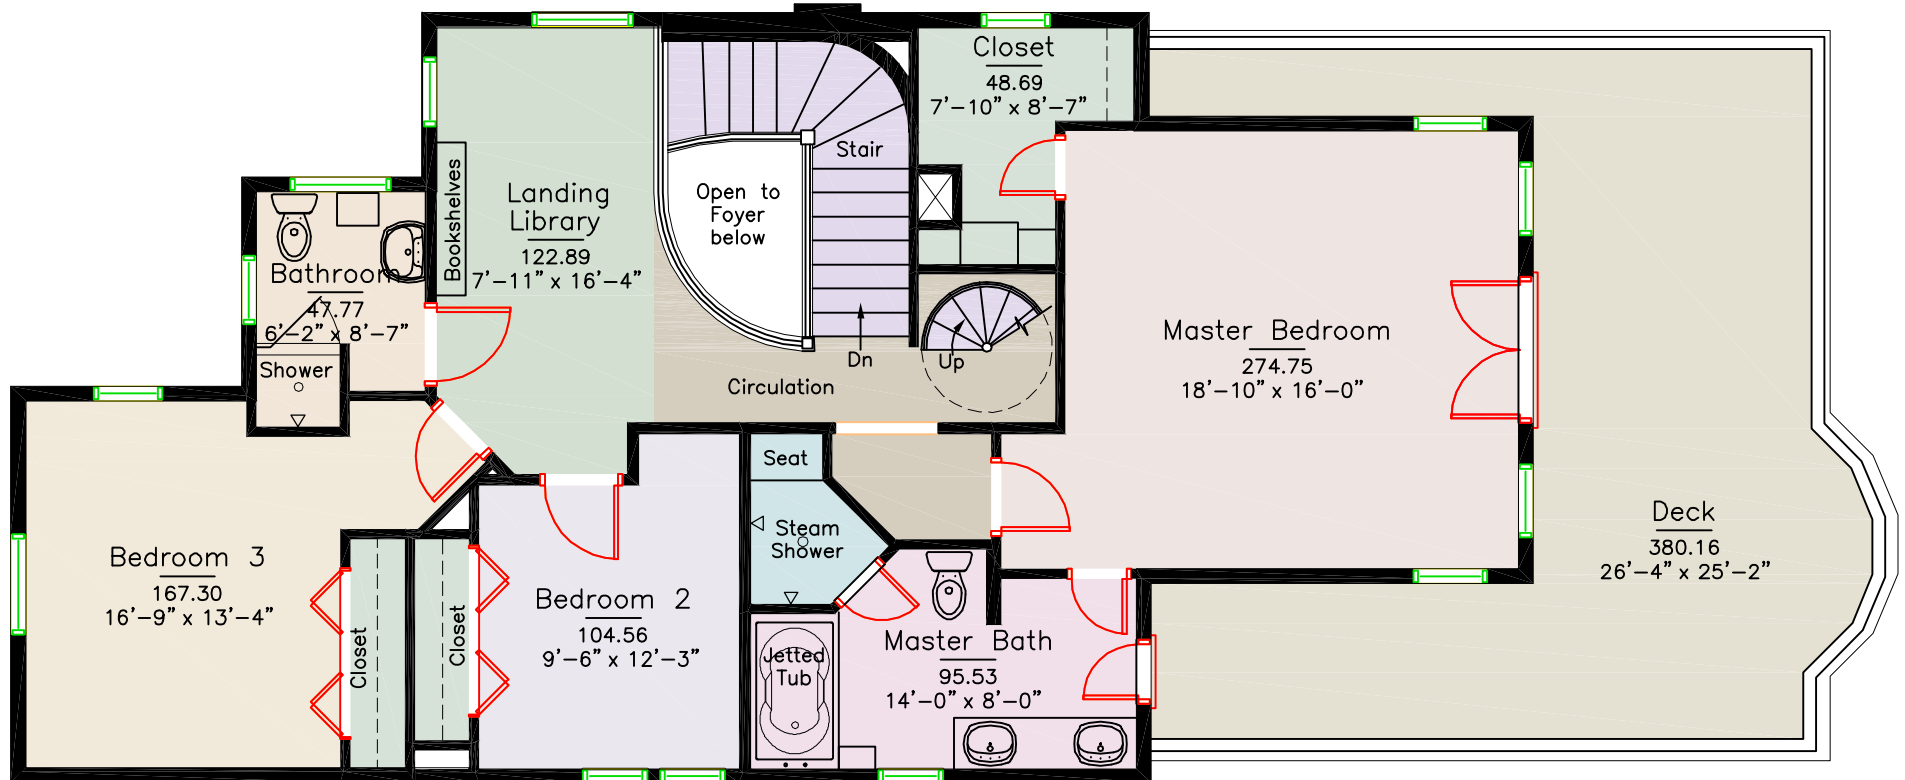

Patrick T. Brown
(M) 303-819-2374
(O) 303-449-3434
patrick@patricktbrown.com
www.patricktbrown.com

642 Mapleton Boulder, Colorado Upper Level

2 of 3

Plan by:
Colorado Plan Services

Dan Walker 303-818-8272

www.planservices.biz

NOTE: THIS PLAN TO BE USED FOR INTERIOR SPACE PLANNING PURPOSES ONLY. AREA AND ROOM DIMENSIONS ARE CALCULATED TO A HIGH DEGREE OF ACCURACY. IF USER FINDS ANY DISCREPANCIES, PLEASE CONTACT COLORADO PLAN SERVICES FOR CLARIFICATIONS OR CORRECTIONS. 303-818-8272

NOTE: All dimension are rounded to the nearest inch and are to face of finish.

Room dimensions are to widest length and width of space.