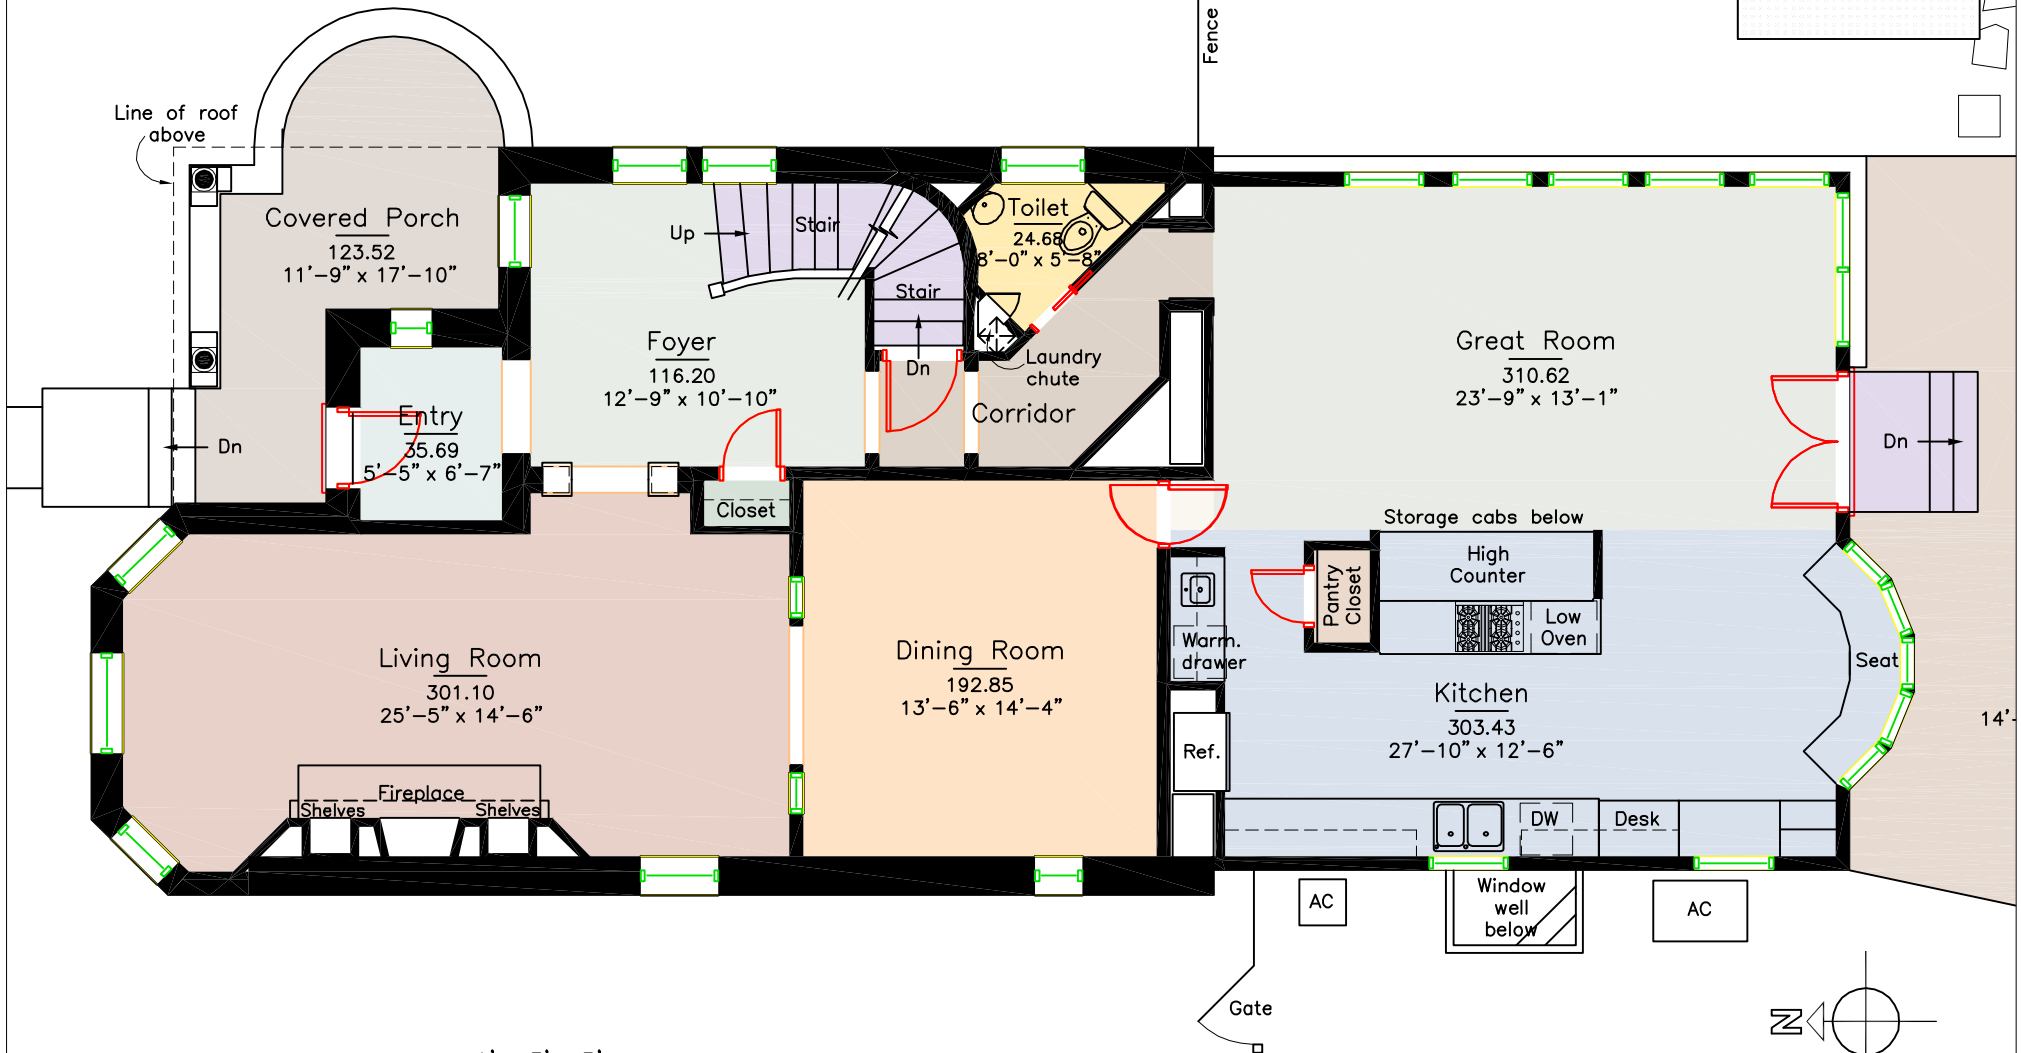

Patrick T. Brown
(M) 303-819-2374
(O) 303-449-3434
patrick@patricktbrown.com
www.patricktbrown.com

642 Mapleton Boulder, Colorado

Main Level

1 of 3

Plan by:
Colorado Plan Services
Dan Walker 303-818-8272
www.planservices.biz

NOTE: THIS PLAN TO BE USED FOR INTERIOR SPACE PLANNING PURPOSES ONLY. AREA AND ROOM DIMENSIONS ARE CALCULATED TO A HIGH DEGREE OF ACCURACY. IF USER FINDS ANY DISCREPANCIES, PLEASE CONTACT COLORADO PLAN SERVICES FOR CLARIFICATIONS OR CORRECTIONS. 303-818-8272

NOTE: All dimension are rounded to the nearest inch and are to face of finish. Room dimensions are to widest length and width of space.