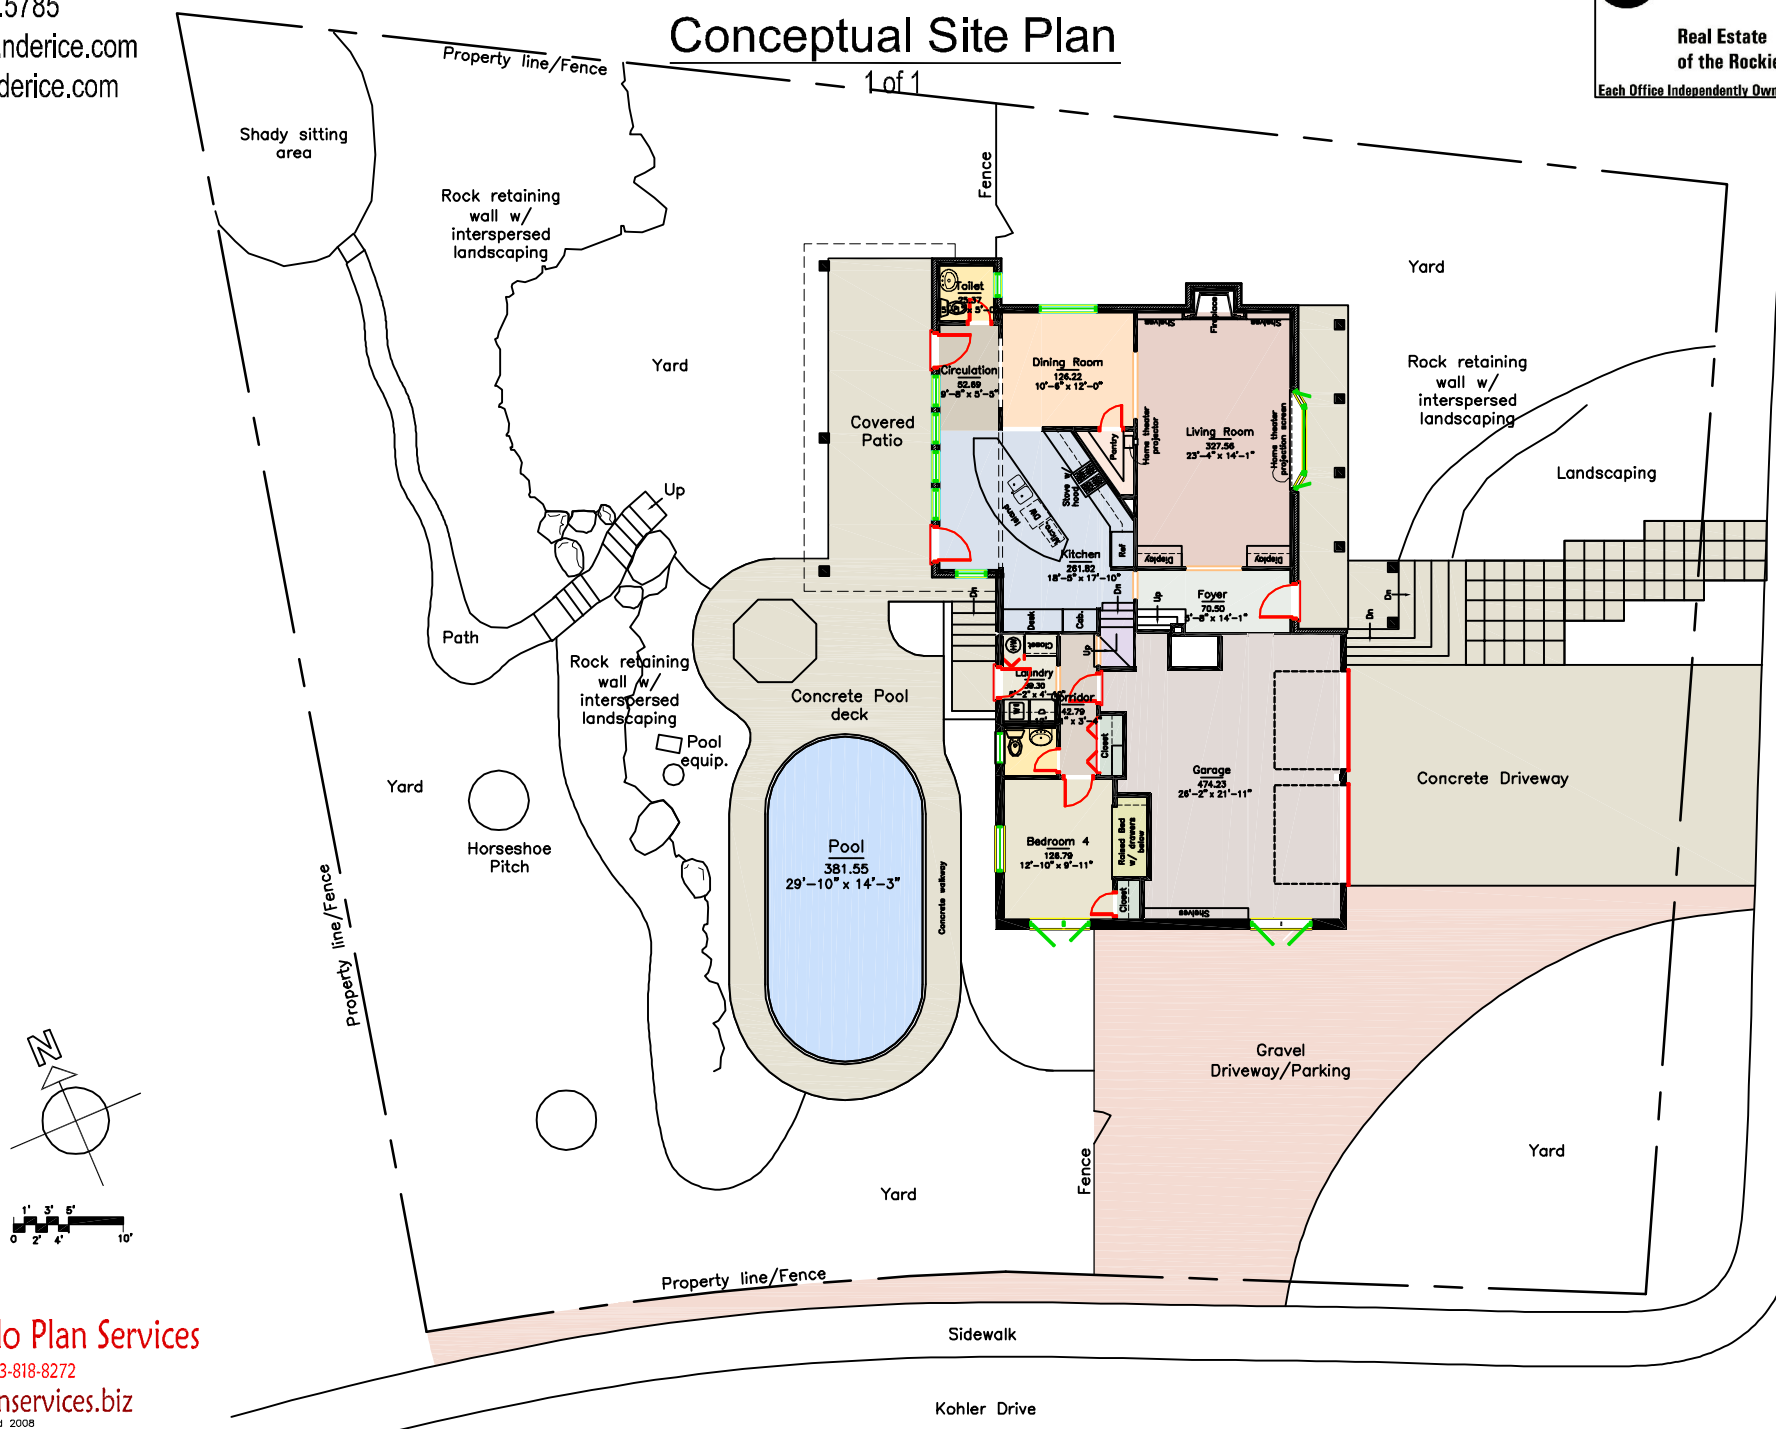

Ande Rice
303.884.5785
ande@anderice.com
www.anderice.com

2305 Kenwood Boulder, Colorado

Conceptual Site Plan

1 of 1

Plan by:
Colorado Plan Services
Dan Walker 303-818-8272
www.planservices.biz
Graphics Copyrighted 2008
by Colorado Plan Services

Kohler Drive

Kenwood Drive