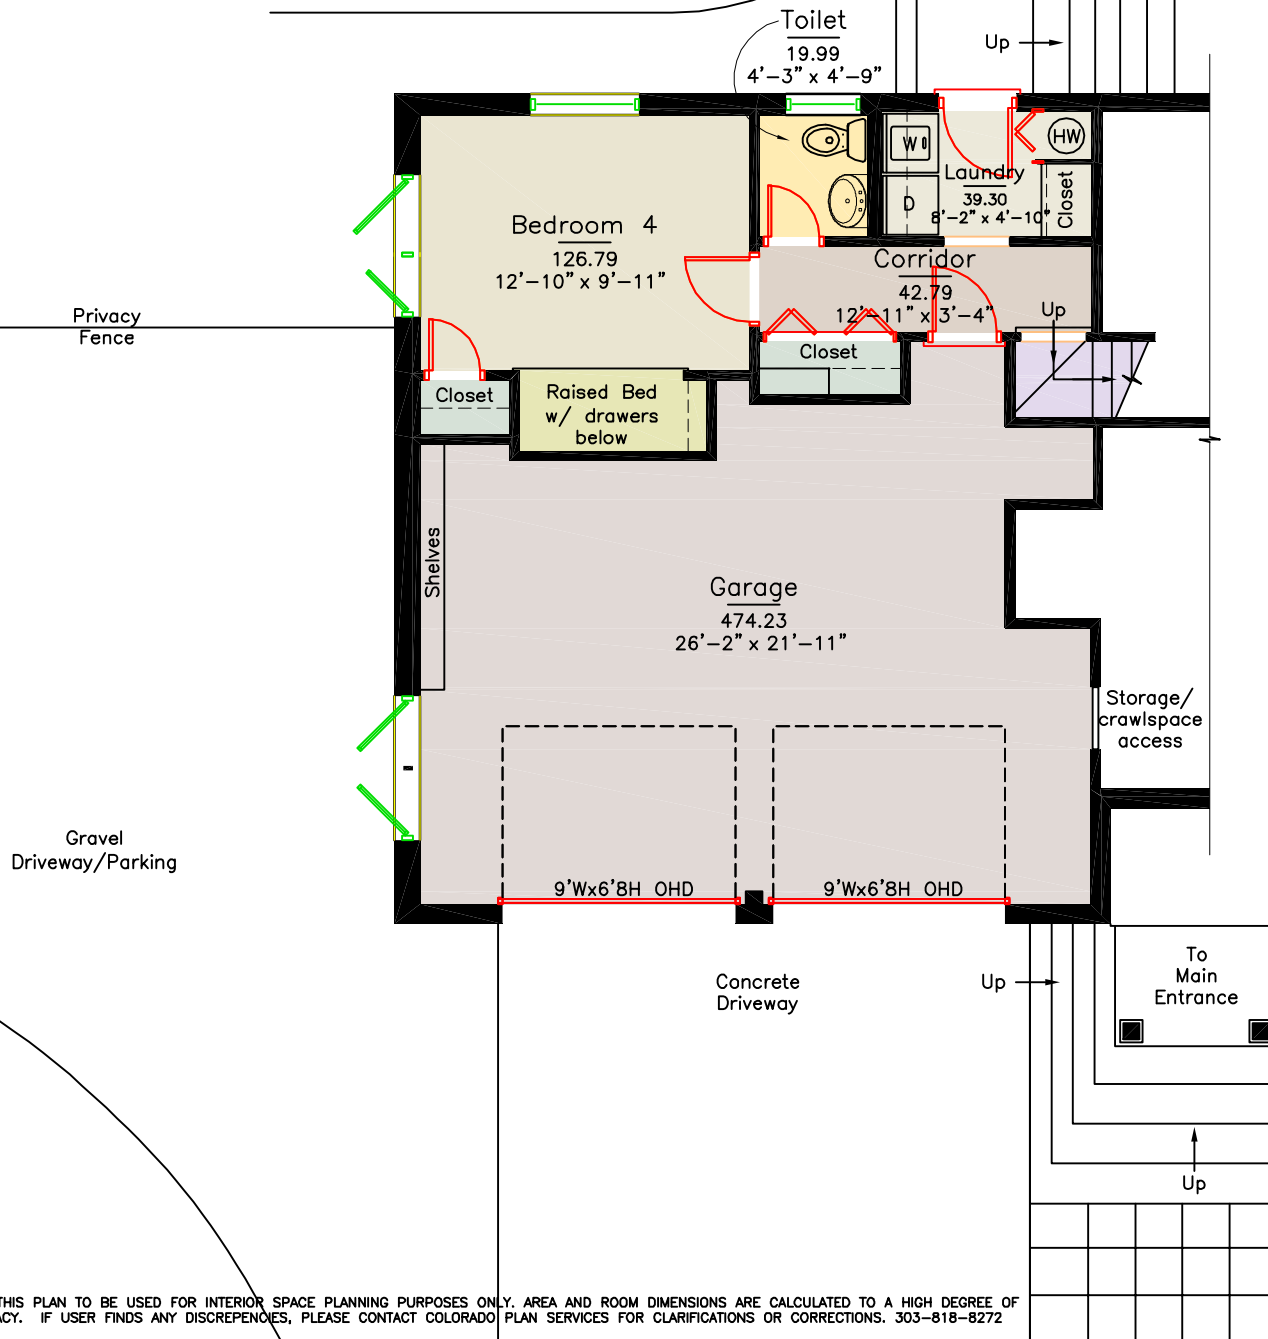

Ande Rice
 303.884.5785
 ande@anderice.com
 www.anderice.com

2305 Kenwood Boulder, Colorado

Lower Level

2 of 2

NOTE: All dimension are rounded to the nearest inch and are to face of finish.
 Room dimensions are to widest length and width of space.

Plan by:
Colorado Plan Services
 Dan Walker 303-818-8272
 www.planservices.biz

NOTE: THIS PLAN TO BE USED FOR INTERIOR SPACE PLANNING PURPOSES ONLY. AREA AND ROOM DIMENSIONS ARE CALCULATED TO A HIGH DEGREE OF ACCURACY. IF USER FINDS ANY DISCREPANCIES, PLEASE CONTACT COLORADO PLAN SERVICES FOR CLARIFICATIONS OR CORRECTIONS. 303-818-8272