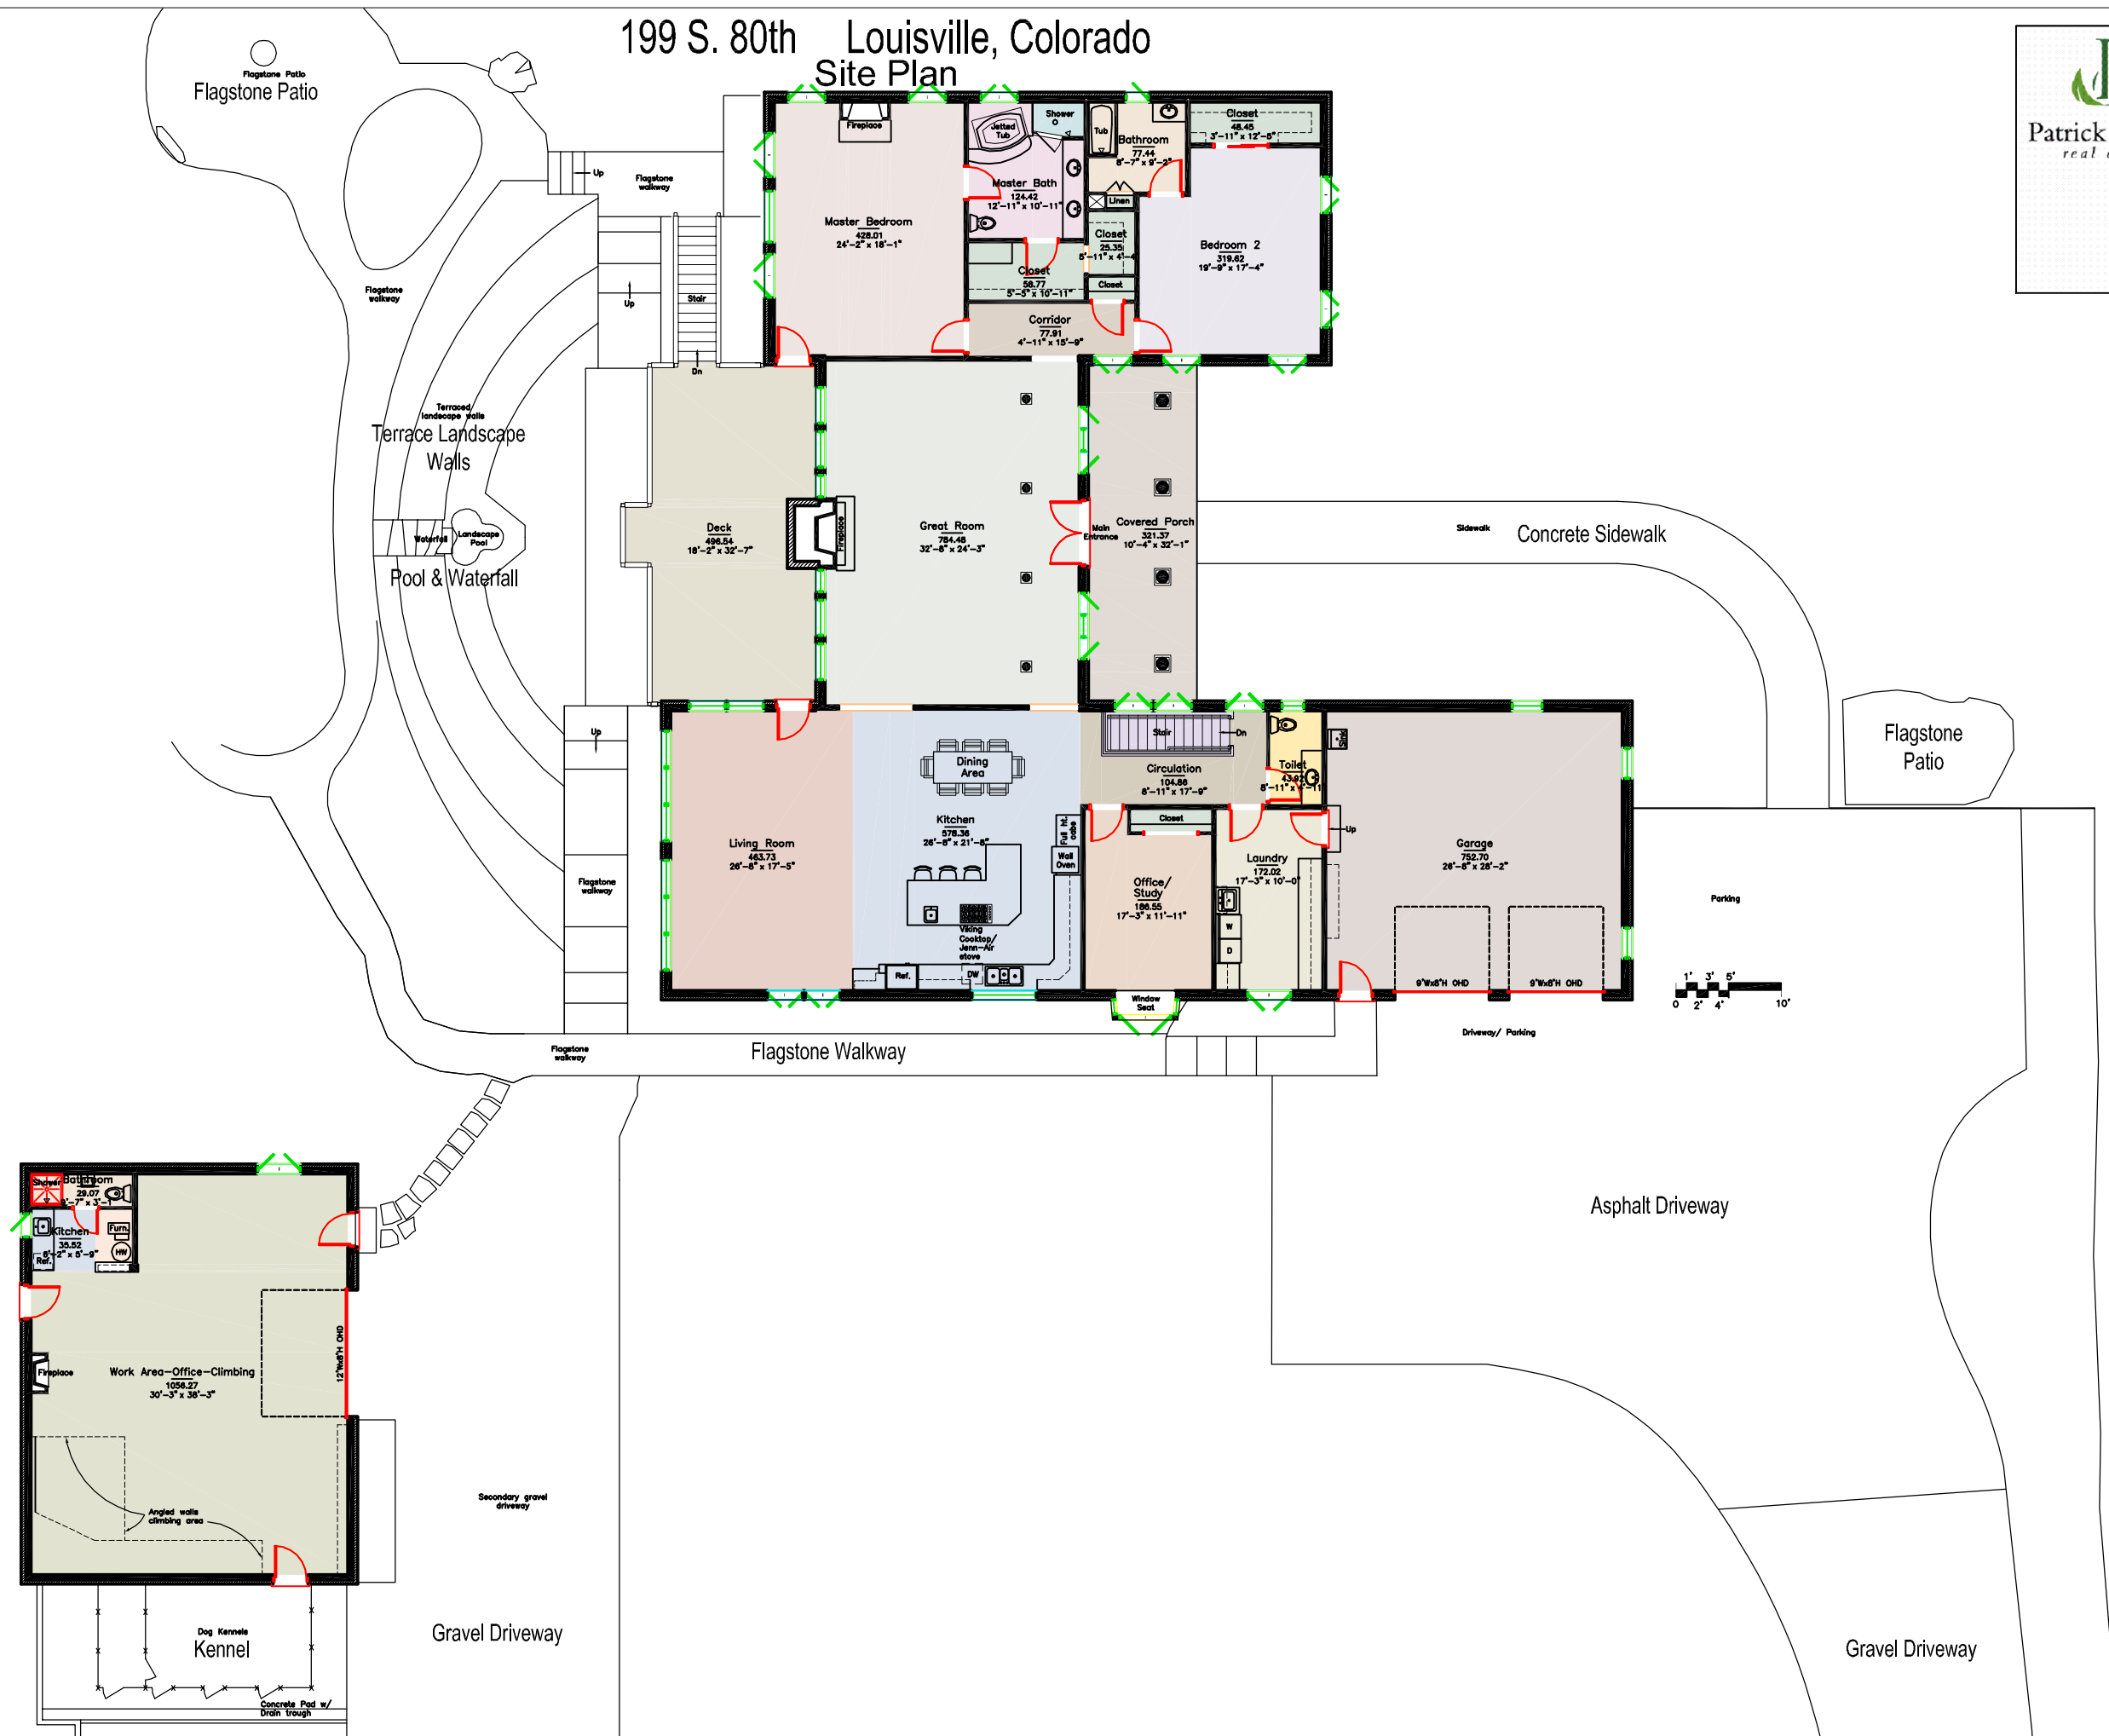

Patrick T. Brown
 (M) 303-819-2374
 (O) 303-449-3434
 patrick@patrickbrown.com
 www.patrickbrown.com

199 S. 80th Louisville, Colorado Site Plan

Plan by:
Colorado Plan Services
 Dan Walker 303-818-8272
 www.planservices.biz
Graphics Copyrighted 2007 by Colorado Plan Services

NOTE: THIS PLAN TO BE USED FOR INTERIOR SPACE PLANNING PURPOSES ONLY. AREA AND ROOM DIMENSIONS ARE CALCULATED TO A HIGH DEGREE OF ACCURACY. IF USER FINDS ANY DISCREPANCIES, PLEASE CONTACT COLORADO PLAN SERVICES FOR CLARIFICATIONS OR CORRECTIONS. 303-818-8272