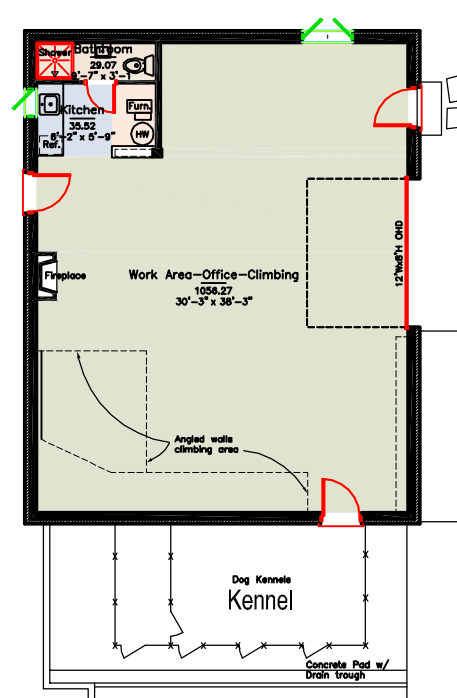

Patrick T. Brown
 (M) 303-819-2374
 (O) 303-449-3434
 patrick@patrickbrown.com
 www.patrickbrown.com

199 S. 80th Louisville, Colorado Site Plan

Plan by:
Colorado Plan Services
 Dan Walker 303-818-8272
 www.planservices.biz
Graphics Copyrighted 2007 by Colorado Plan Services

NOTE: THIS PLAN TO BE USED FOR INTERIOR SPACE PLANNING PURPOSES ONLY. AREA AND ROOM DIMENSIONS ARE CALCULATED TO A HIGH DEGREE OF ACCURACY. IF USER FINDS ANY DISCREPANCIES, PLEASE CONTACT COLORADO PLAN SERVICES FOR CLARIFICATIONS OR CORRECTIONS. 303-818-8272