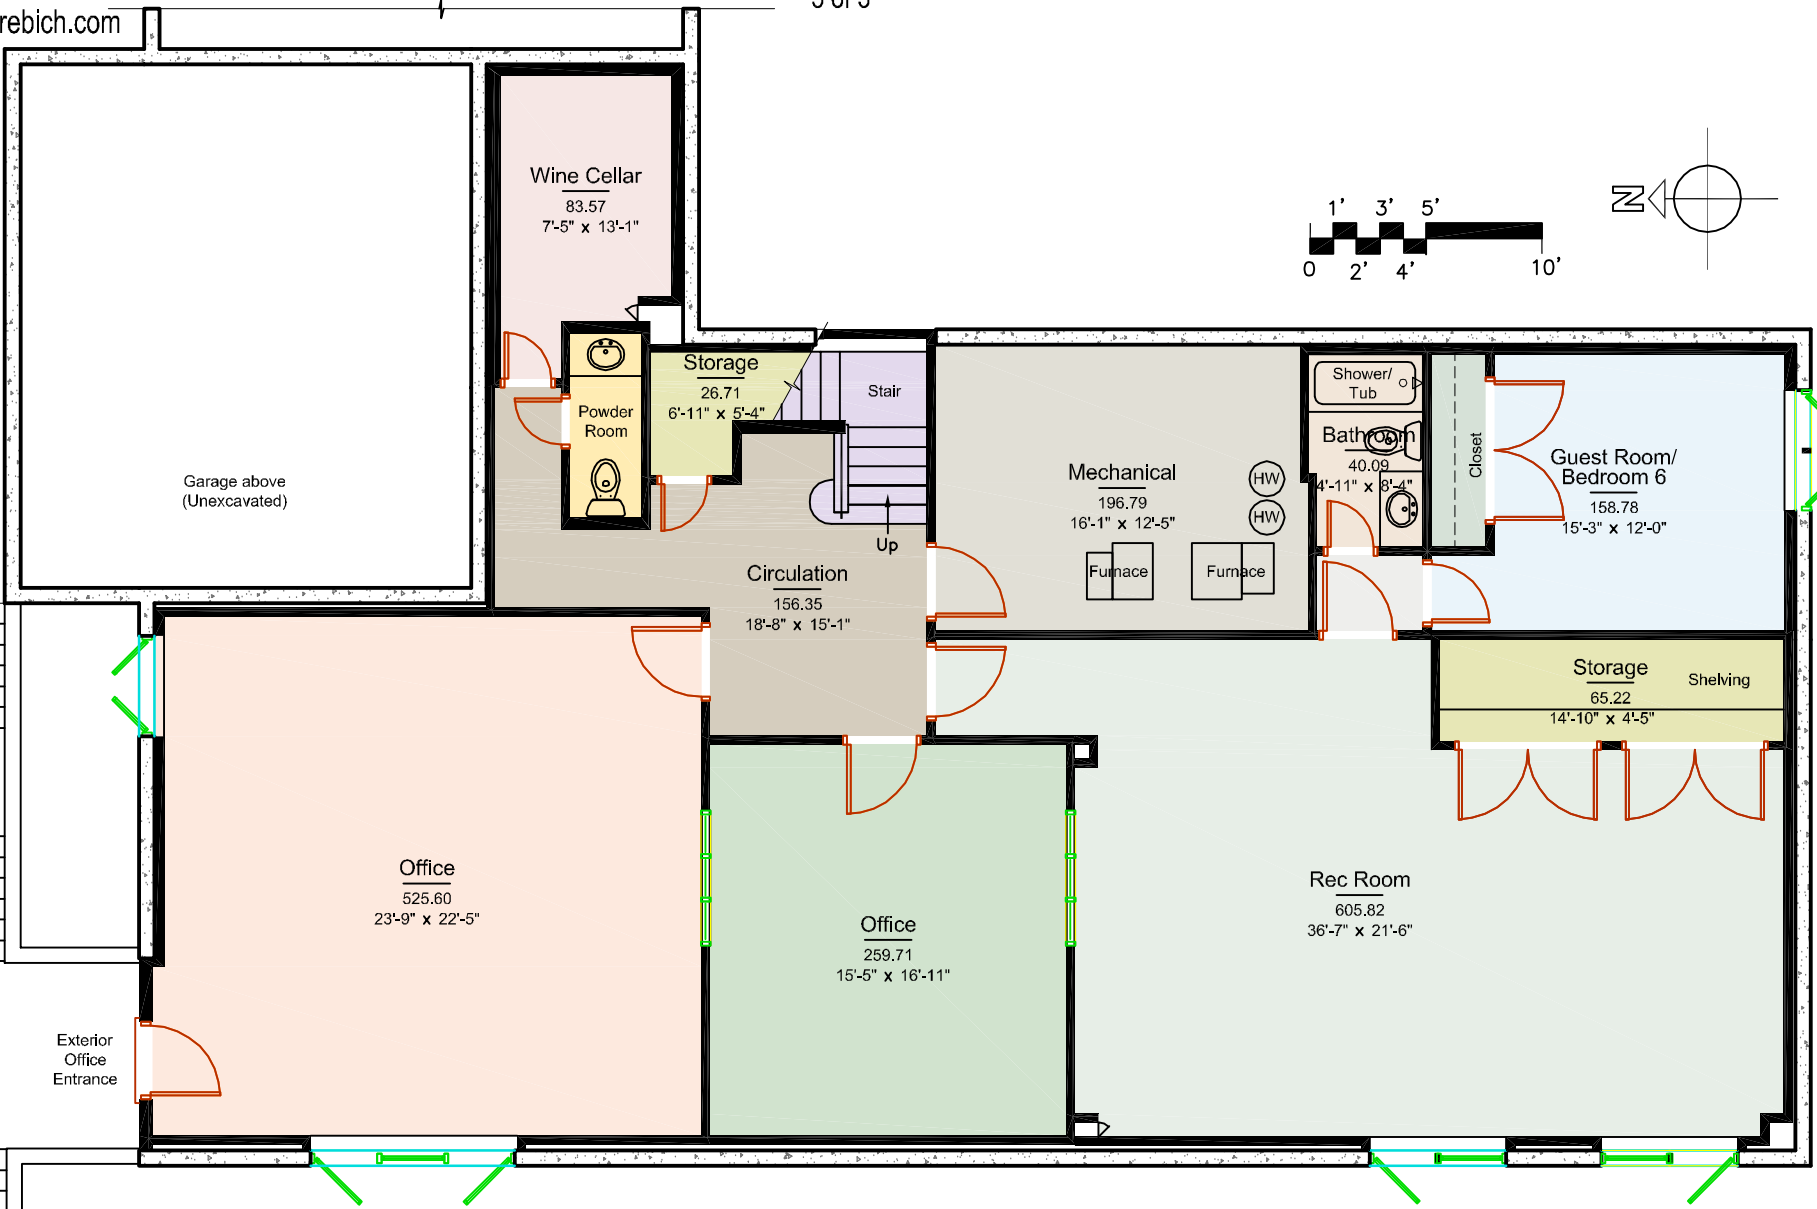

Michael Rebich
RE/MAX of Boulder
303.478.3207
www.michaelrebich.com

6378 Snowberry Lane Niwot, Colorado

Lower Level

3 of 3

Plan by
Colorado Plan Services
Dan Walker 303-818-8272
www.planservices.biz

NOTE: THIS PLAN TO BE USED FOR INTERIOR SPACE PLANNING PURPOSES ONLY. AREA AND ROOM DIMENSIONS ARE CALCULATED TO A HIGH DEGREE OF ACCURACY. IF USER FINDS ANY DISCREPANCIES, PLEASE CONTACT COLORADO PLAN SERVICES FOR CLARIFICATIONS OR CORRECTIONS. 303-818-8272

NOTE: All dimension are rounded to the nearest inch and are to face of finish. Room dimensions are to widest length and width of space.