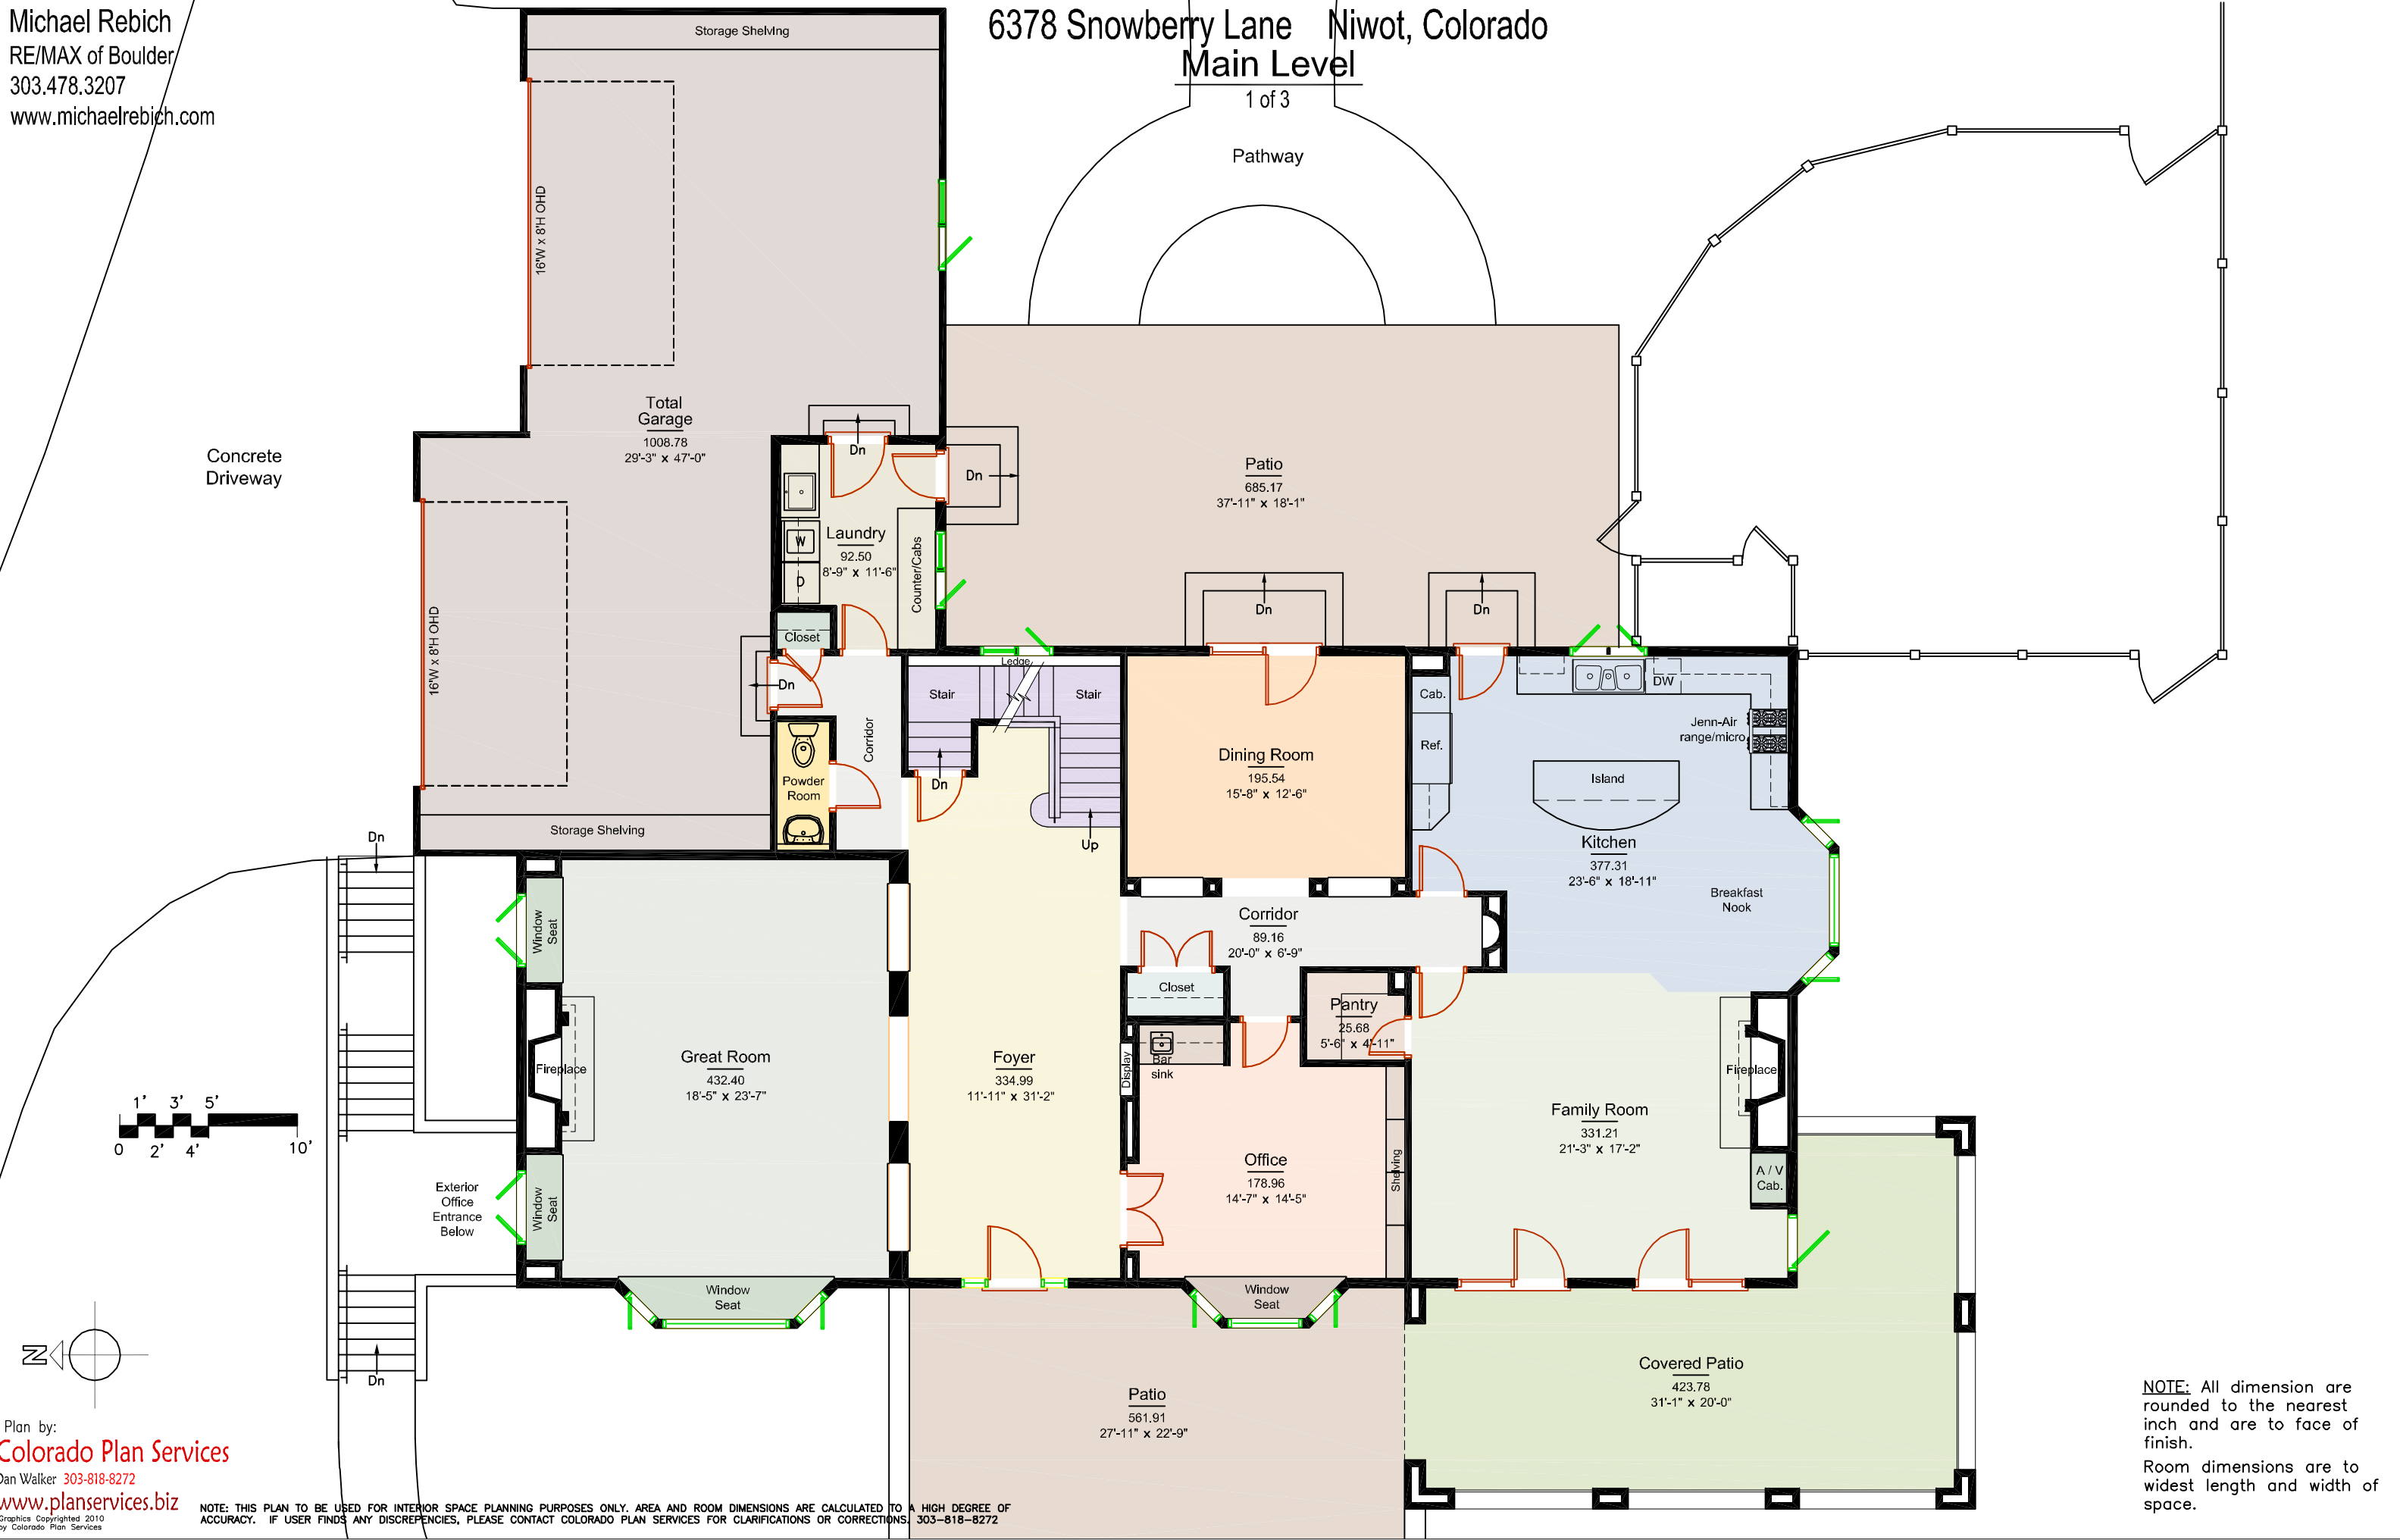

Michael Rebich
RE/MAX of Boulder
303.478.3207
www.michaelrebich.com

6378 Snowberry Lane Niwot, Colorado
Main Level

1 of 3

Plan by:
Colorado Plan Services
Dan Walker 303-818-8272
www.planservices.biz

NOTE: THIS PLAN TO BE USED FOR INTERIOR SPACE PLANNING PURPOSES ONLY. AREA AND ROOM DIMENSIONS ARE CALCULATED TO A HIGH DEGREE OF ACCURACY. IF USER FINDS ANY DISCREPANCIES, PLEASE CONTACT COLORADO PLAN SERVICES FOR CLARIFICATIONS OR CORRECTIONS. 303-818-8272

NOTE: All dimension are rounded to the nearest inch and are to face of finish. Room dimensions are to widest length and width of space.