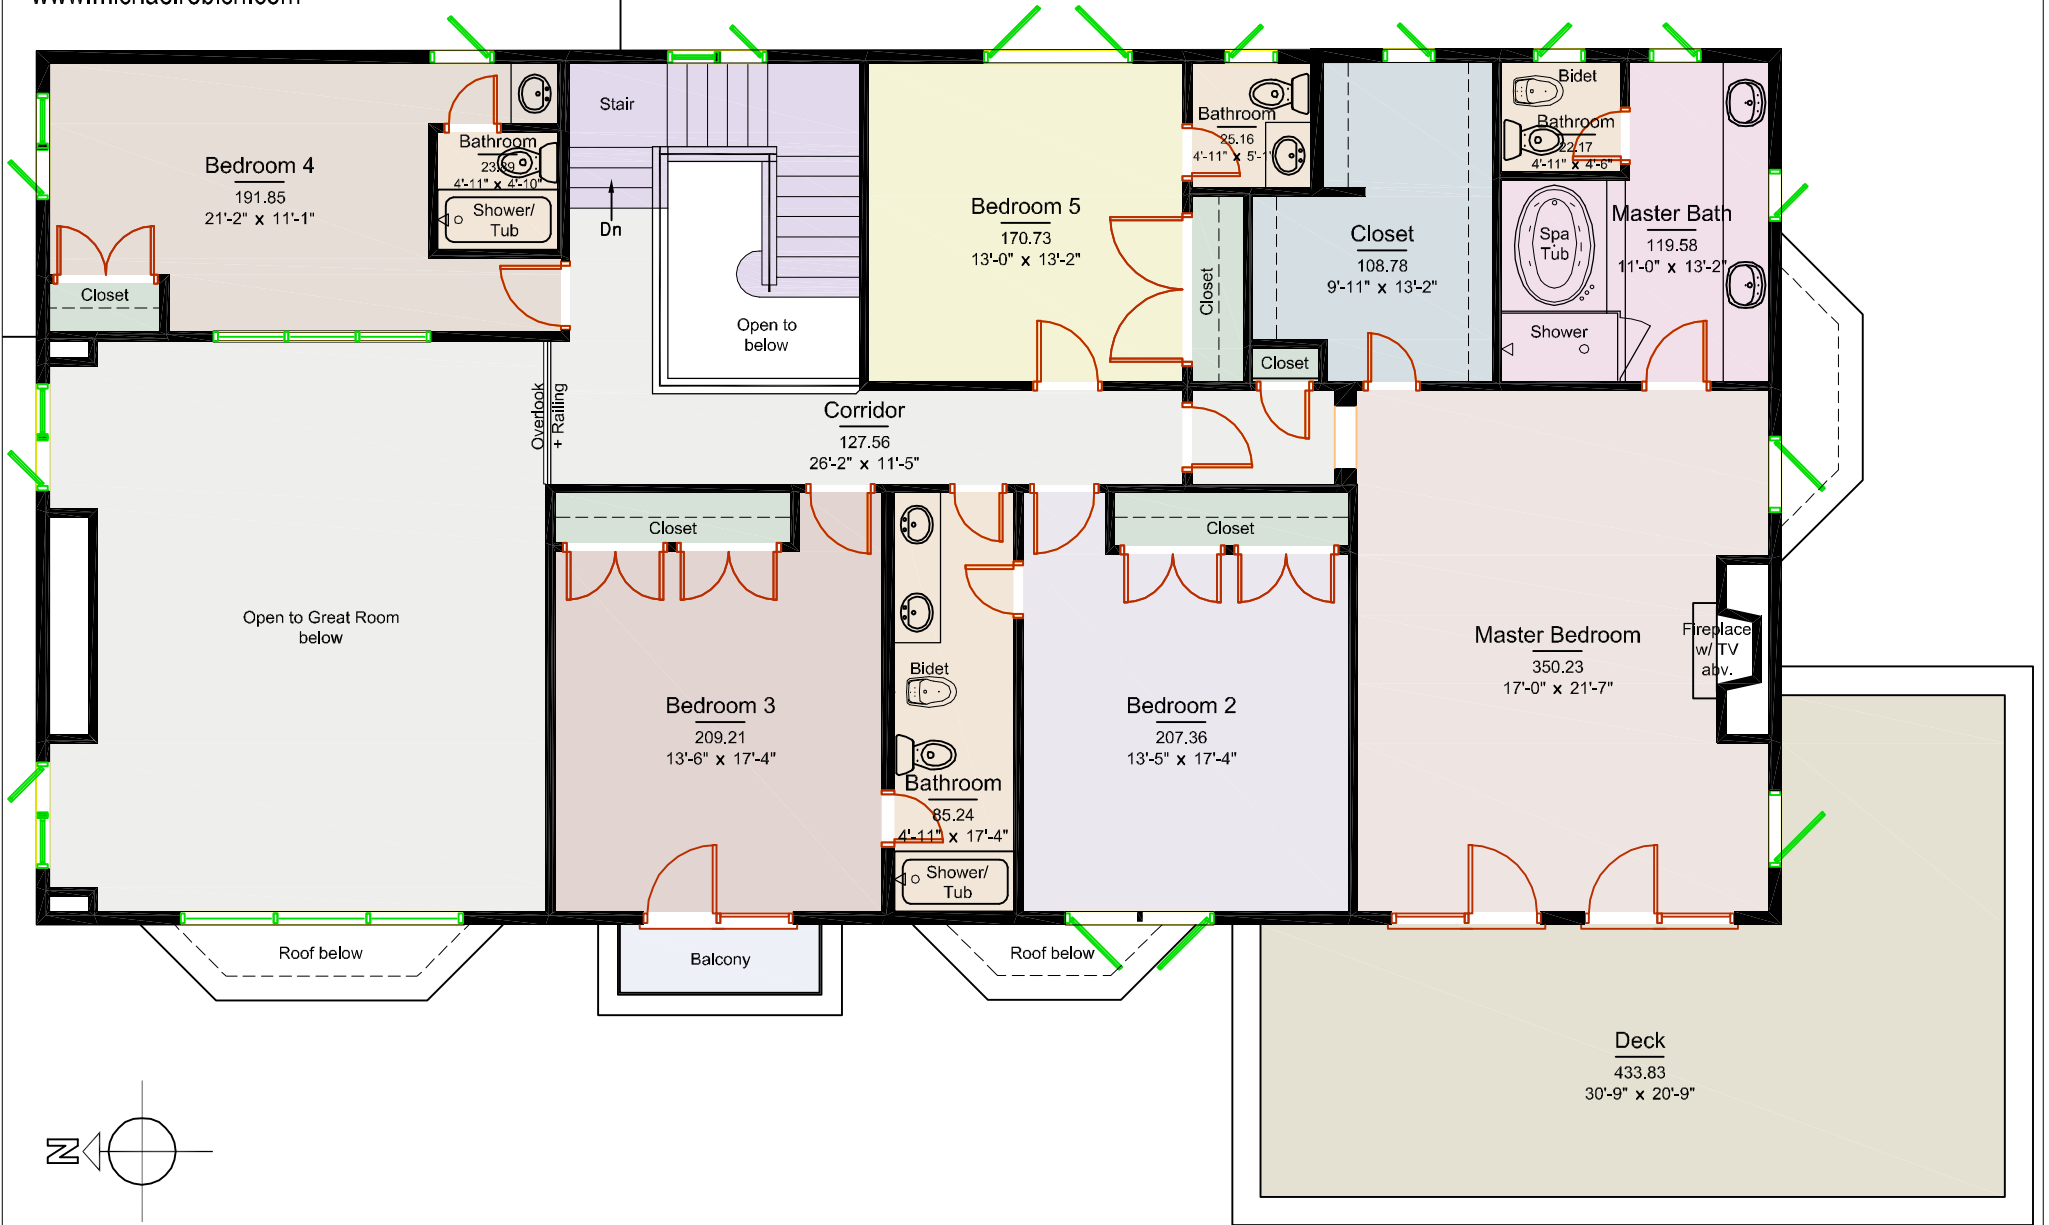

Michael Rebich
RE/MAX of Boulder
303.478.3207
www.michaelrebich.com

6378 Snowberry Lane Niwot, Colorado
Upper Level
2 of 3

Plan by:
Colorado Plan Services
Dan Walker 303-818-8272
www.planservices.biz
Graphics Copyrighted 2010 by Colorado Plan Services

NOTE: THIS PLAN TO BE USED FOR INTERIOR SPACE PLANNING PURPOSES ONLY. AREA AND ROOM DIMENSIONS ARE CALCULATED TO A HIGH DEGREE OF ACCURACY. IF USER FINDS ANY DISCREPANCIES, PLEASE CONTACT COLORADO PLAN SERVICES FOR CLARIFICATIONS OR CORRECTIONS. 303-818-8272

NOTE: All dimension are rounded to the nearest inch and are to face of finish. Room dimensions are to widest length and width of space.